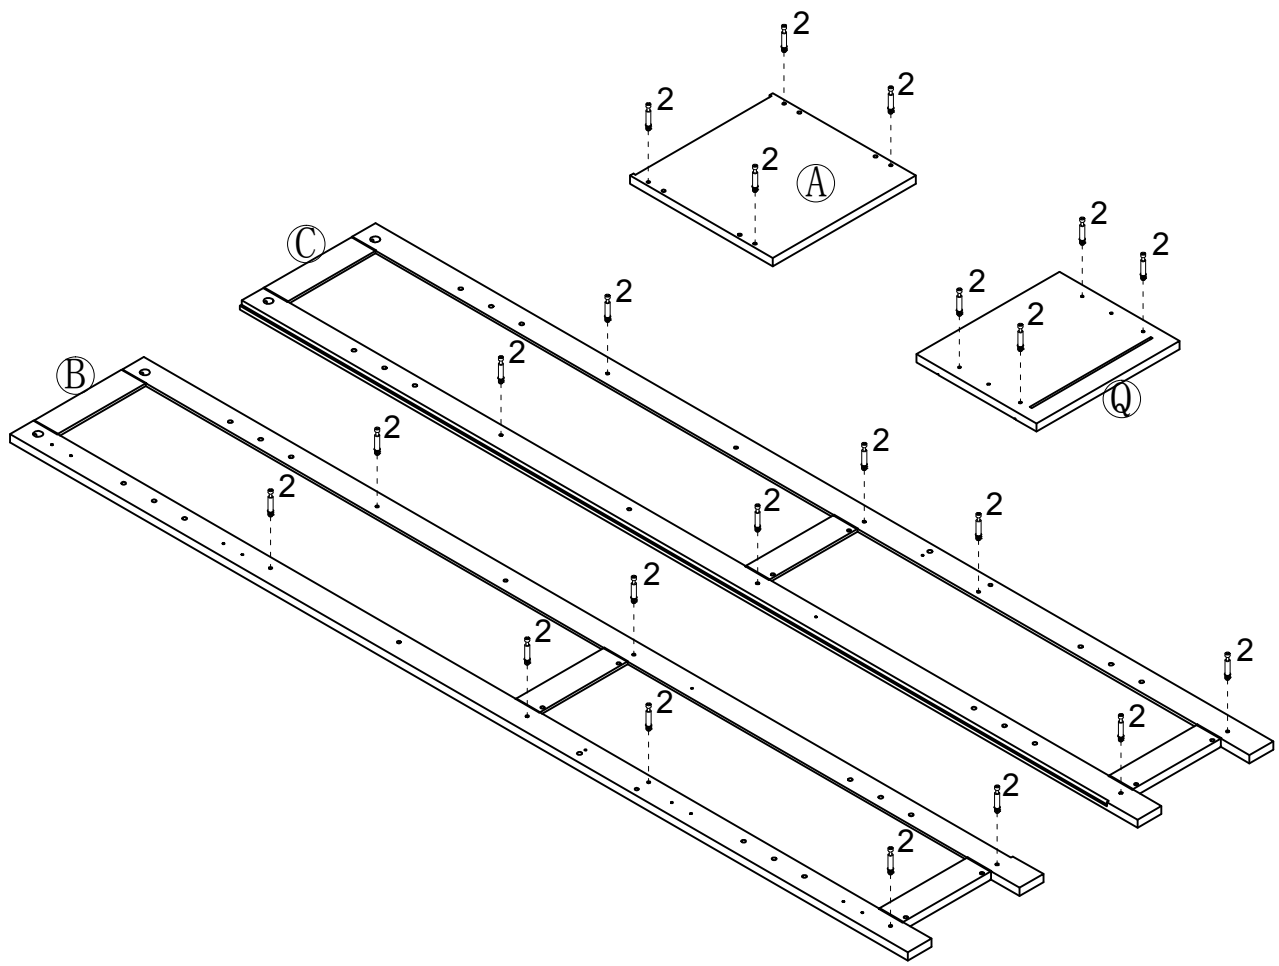

1

(2)x22pcs

2

(7)x4pcs

(8)x2pcs