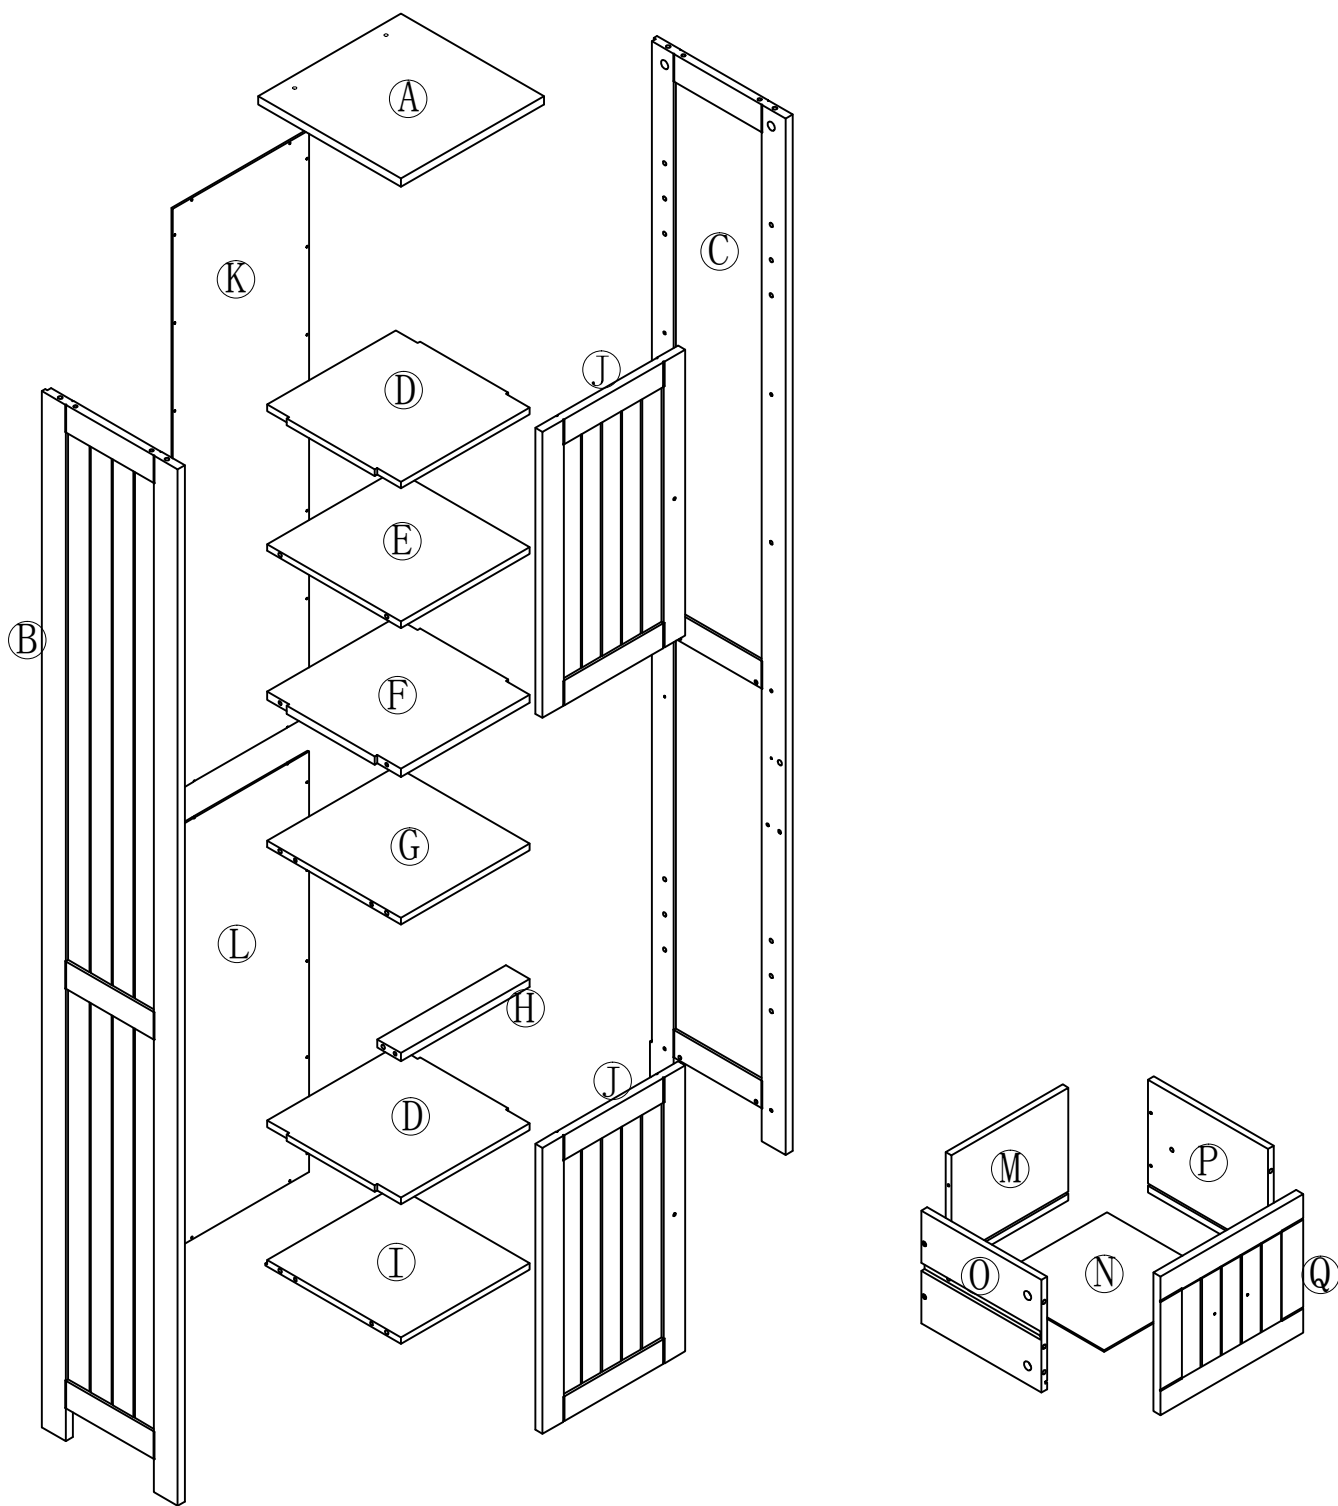

# Stow Tall Boy

## Hardware:

Letter	Draw	Number	Letter	Draw	Number	Letter	Draw	Number
1	 6x30mm	20pcs	8	 255mm	2pcs	15		4pcs
2	 6x35mm	22pcs	9	 3x12mm	2pcs	16		8pcs
3	 15x9.5mm	18pcs	10		1pc	17		2pcs
4	 15x12mm	4pcs	11		2pcs	18		2pcs
5	 4x30mm	4pcs	12	 4x16mm	2pcs	19		2pcs
6	 2.2x10mm	30pcs	13		2pcs			
7	 3x12mm	4pcs	14	 3.5x12mm	18pcs			