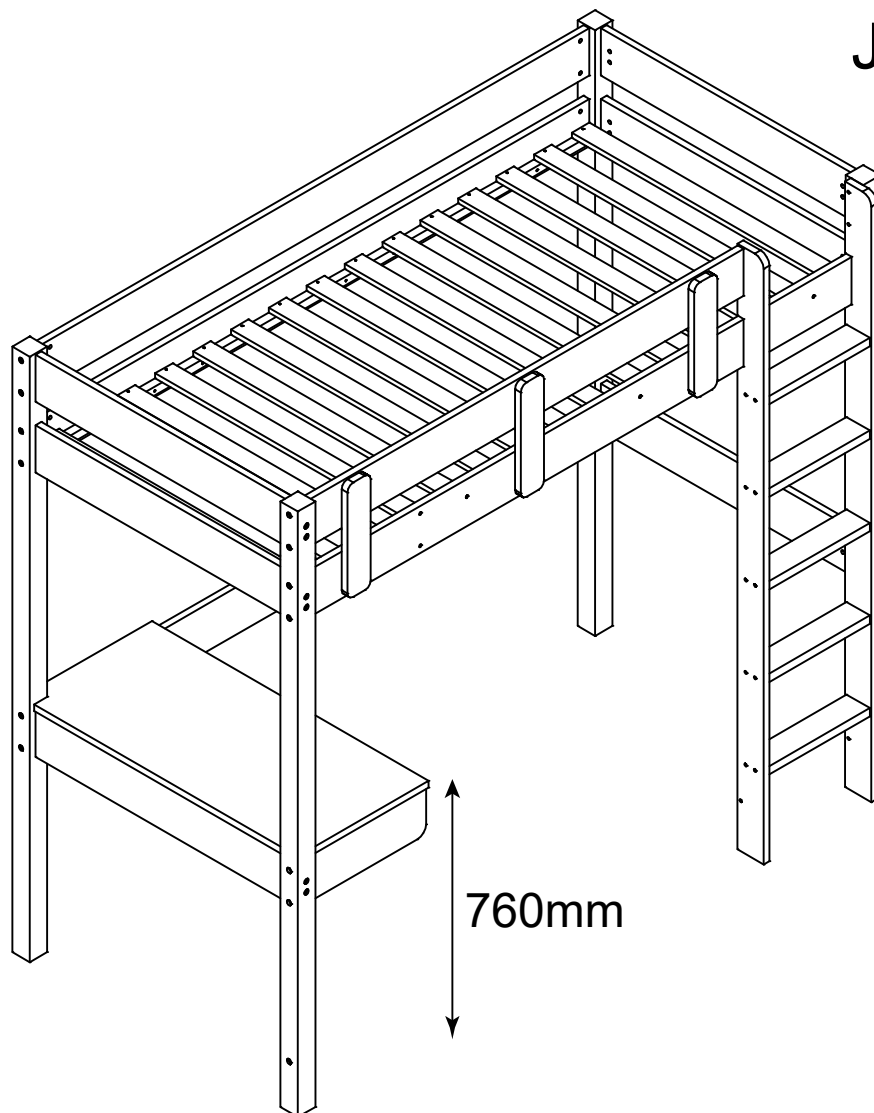

JZ23005

**NÖA & NANI**

FAMILY FURNITURE

**STORM GAMING STATION BED DESK  
ASSEMBLY INSTRUCTIONS**