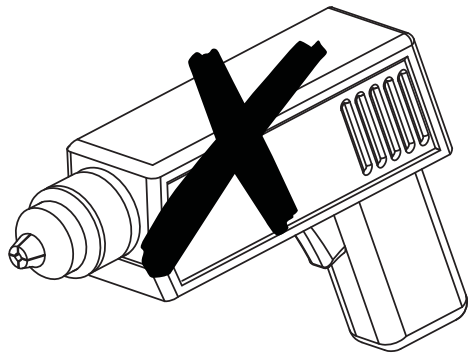

JZ23005

**NÖA & NANI**

FAMILY FURNITURE

**STORM GAMING STATION BED DESK  
ASSEMBLY INSTRUCTIONS**