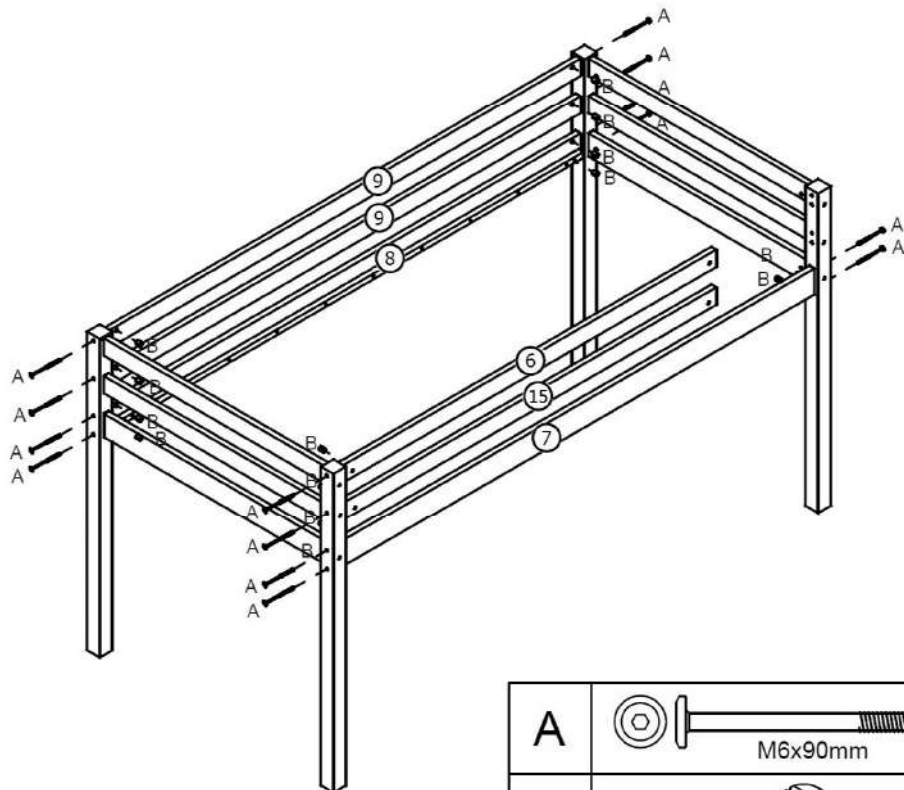

01

F	 Ø8x30mm	30
---	--	----

02

A	 M6x90mm	08
B		08

03

A	 M6x90mm	14
B		14

04

I	 15mm	 Ø6x70mm	12
---	--	---	----

05

F	 Ø8x30mm	04
---	--	----

07

B		02
D	 15mm M6x60mm	04
E	 15mm	02

08

J	 8mm Ø4.5x60mm	01
---	--	----

09

H

8mm Ø4x30mm

30

Attaching the Curtains

When attaching the Velcro strips to the side of the bed please ensure the area is completely free from any dust or dirt.

If necessary clean the surface before sticking the adhesive backing to the frame of the bed.