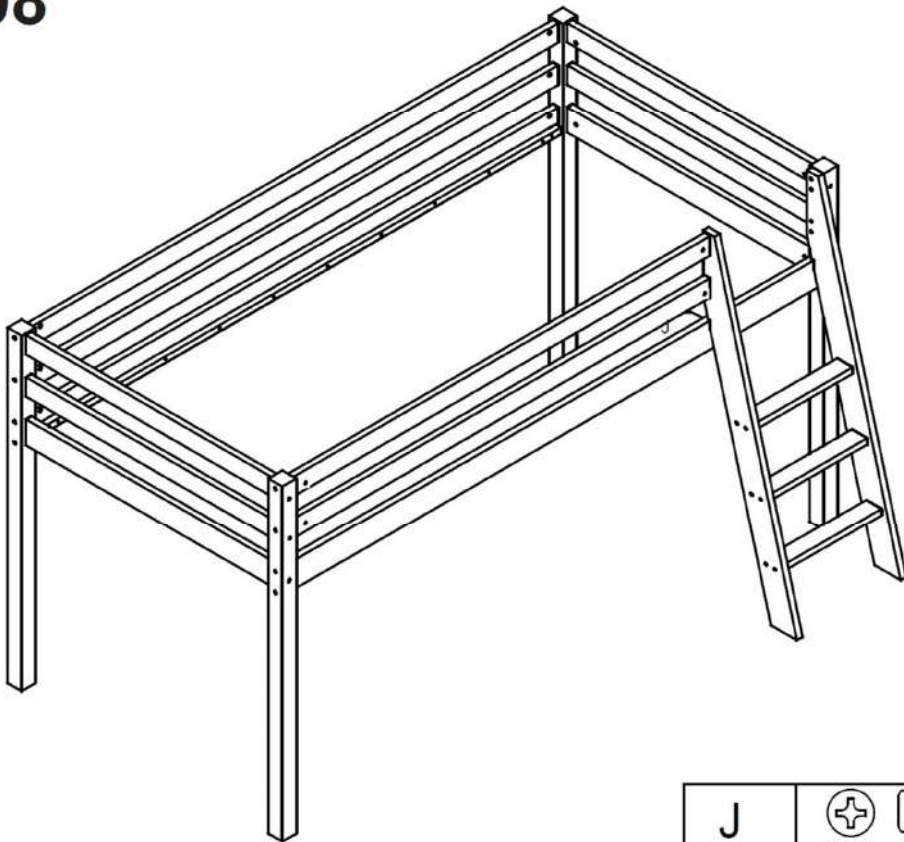

05

F	 Ø8x30mm	04
---	--	----

07

B		02
D	 15mm M6x60mm	04
E	 15mm	02

08

J	 8mm Ø4.5x60mm	01
---	--	----

09

H

8mm Ø4x30mm

30

Attaching the Curtains

When attaching the Velcro strips to the side of the bed please ensure the area is completely free from any dust or dirt.

If necessary clean the surface before sticking the adhesive backing to the frame of the bed.