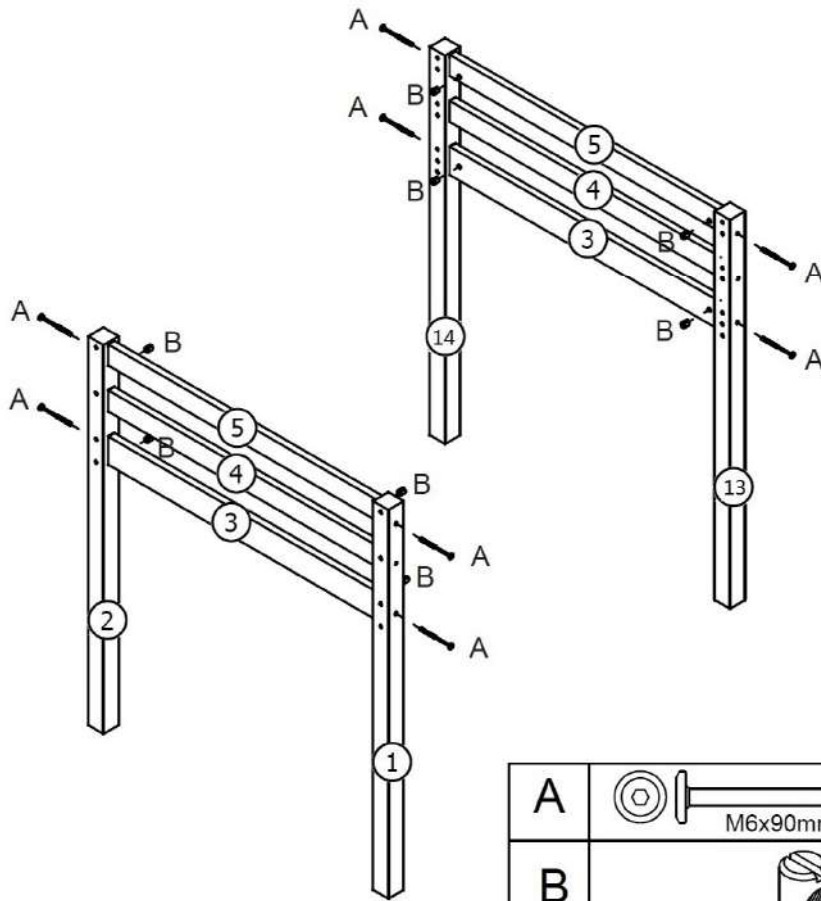

01

F	 Ø8x30mm	30
---	--	----

02

A	 M6x90mm	08
B		08

03

A	 M6x90mm	14
B		14

04

I	 15mm	 Ø6x70mm	12
---	--	---	----

05

F	 Ø8x30mm	04
---	--	----

07

B		02
D	 15mm M6x60mm	04
E	 15mm	02

08

J	 8mm Ø4.5x60mm	01
---	--	----

09

H

8mm Ø4x30mm

30

Attaching the Curtains

When attaching the Velcro strips to the side of the bed please ensure the area is completely free from any dust or dirt.

If necessary clean the surface before sticking the adhesive backing to the frame of the bed.

When attaching the adhesive backing to the frame put pressure on the strip to ensure it sticks to the frame.

If the backing is stubborn to stick to the frame you can use superglue, staple or nail the adhesive backing to the frame to ensure it sticks firmly on the bed frame.