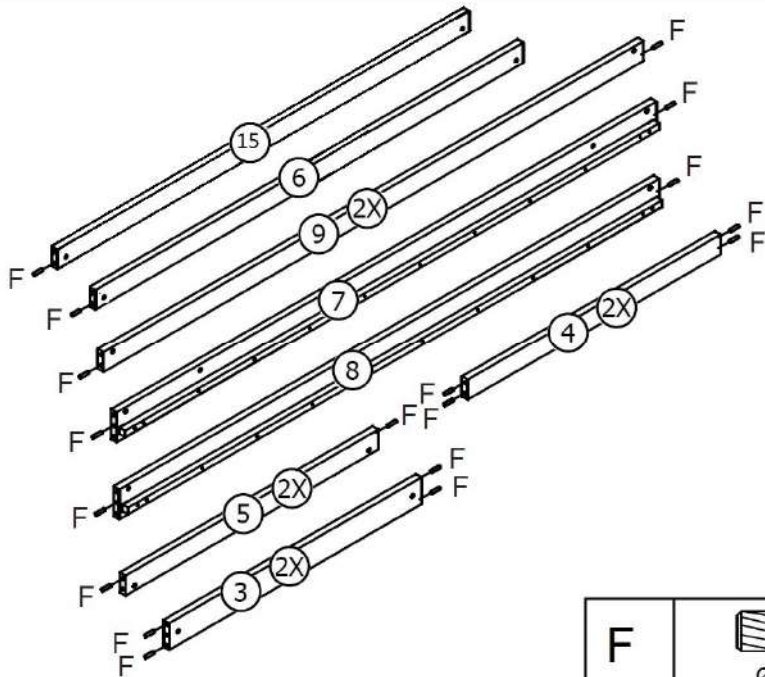

01

F	 Ø8x30mm	30
---	--	----

02

A	 M6x90mm	08
B		08

03

A	 M6x90mm	14
B		14

04

I	 15mm	 Ø6x70mm	12
---	--	---	----

05

F	 Ø8x30mm	04
---	--	----

07

B		02
D	 15mm M6x60mm	04
E	 15mm	02

08

J	 8mm Ø4.5x60mm	01
---	--	----

09

H

8mm Ø4x30mm

30

Attaching the Curtains

When attaching the Velcro strips to the side of the bed please ensure the area is completely free from any dust or dirt.

If necessary clean the surface before sticking the adhesive backing to the frame of the bed.

Noa & Nani

CABIN BEDS

HARDWARE

A	 15mm  M6x90mm	22
B		24
D	 15mm  M6x60mm	04
E	 15mm  M8x20mm	02

F	 Ø8x30mm	34
G		02
H	 8mm Ø4x30mm	30
I	 15mm  Ø6x70mm	12
J	 8mm  Ø4.5x60mm	01