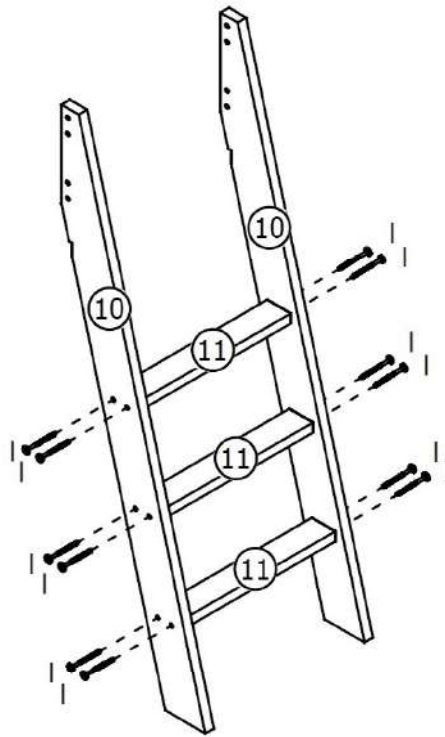

01

F	 Ø8x30mm	30
---	--	----

02

A	 M6x90mm	08
B		08

03

A	 M6x90mm	14
B		14

04

I	 15mm	 Ø6x70mm	12
---	--	---	----

05

F	 Ø8x30mm	04
---	--	----

07

B		02
D	 15mm M6x60mm	04
E	 15mm	02

08

J	 8mm Ø4.5x60mm	01
---	--	----

09

H

8mm Ø4x30mm

30

Attaching the Curtains

When attaching the Velcro strips to the side of the bed please ensure the area is completely free from any dust or dirt.

If necessary clean the surface before sticking the adhesive backing to the frame of the bed.