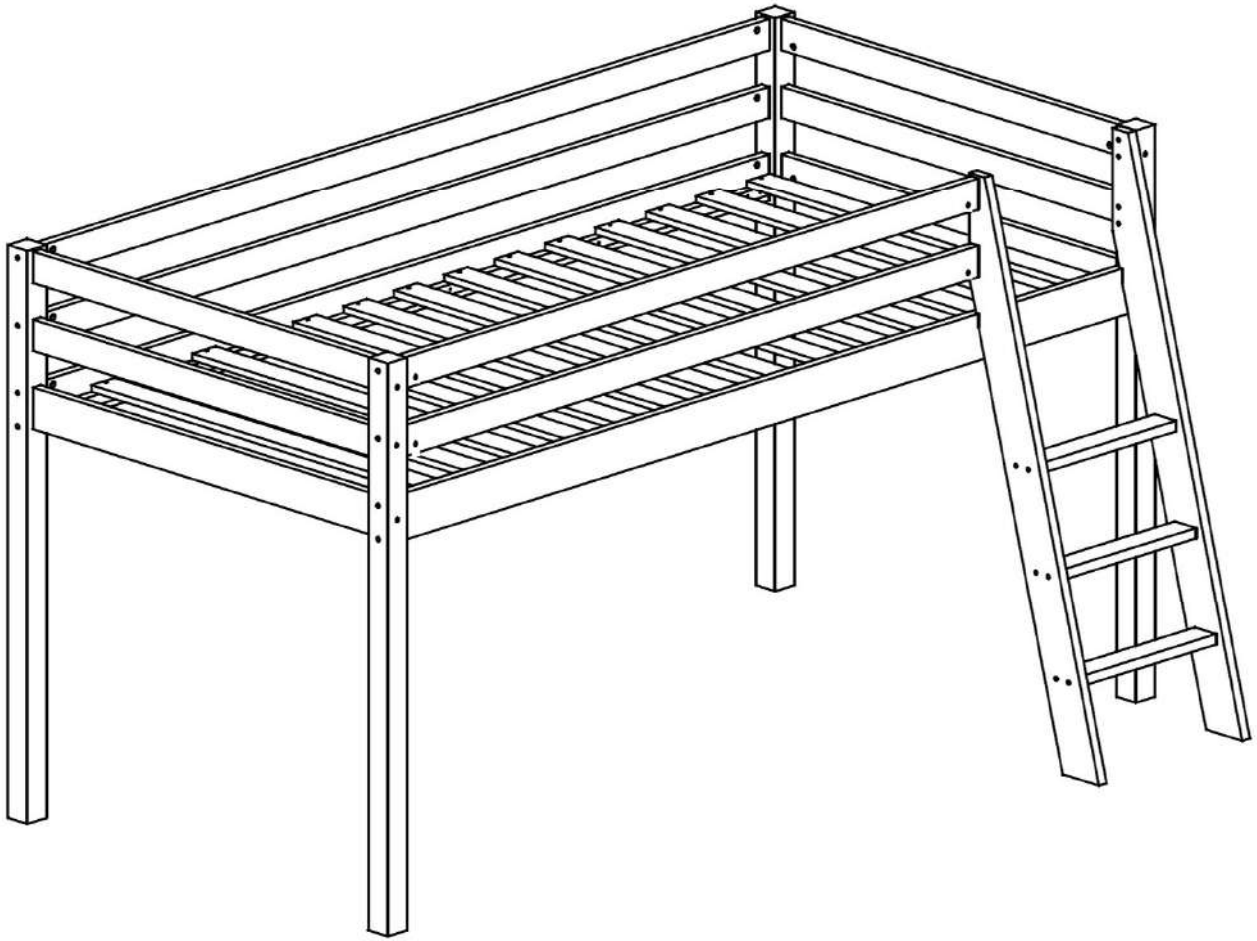

Noa & Nani

CABIN BEDS

HARDWARE

A	15mm M6x90mm	22
B		24
D	15mm M6x60mm	04
E	15mm M8x20mm	02

F	Ø8x30mm	34
G		02
H	8mm Ø4x30mm	30
I	15mm Ø6x70mm	12
J	8mm Ø4.5x60mm	01