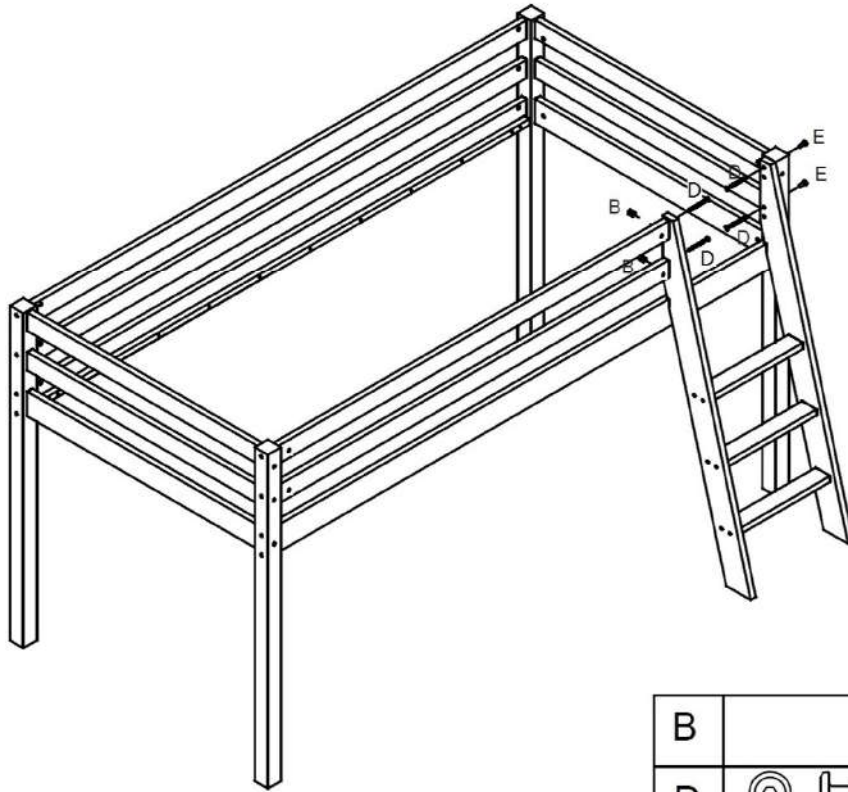

07

B		02
D	 15mm M6x60mm	04
E	 15mm	02

08

J	 8mm Ø4.5x60mm	01