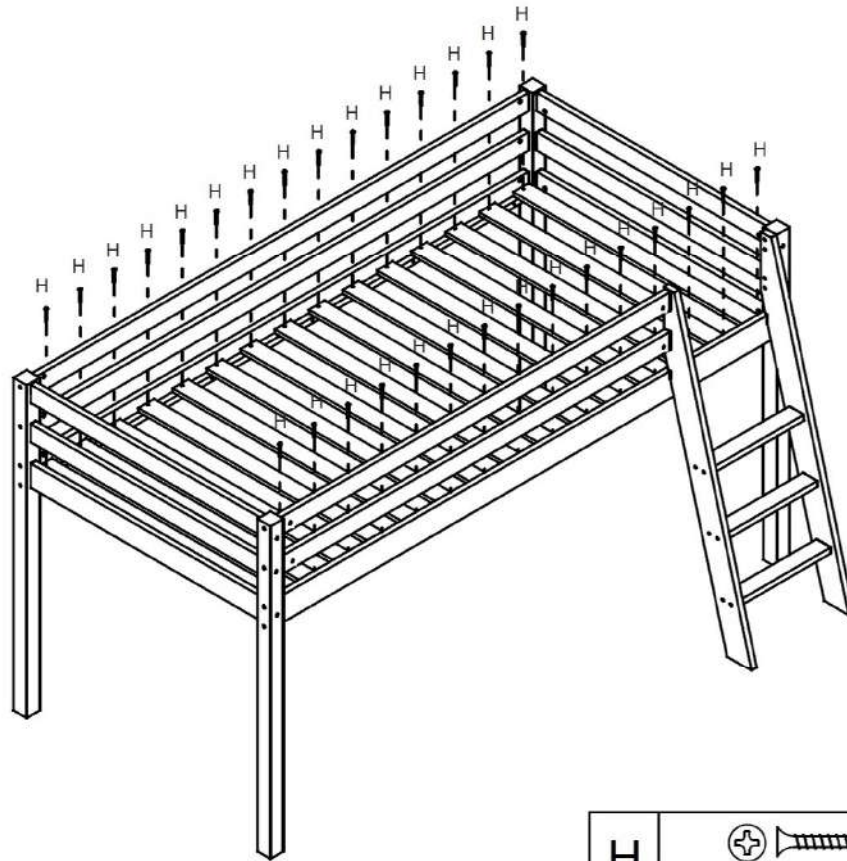

05

F	 Ø8x30mm	04
---	--	----

07

B		02
D	 15mm M6x60mm	04
E	 15mm	02

08

J	 8mm Ø4.5x60mm	01
---	--	----

09

H

8mm Ø4x30mm

30

Attaching the Curtains

When attaching the Velcro strips to the side of the bed please ensure the area is completely free from any dust or dirt.

If necessary clean the surface before sticking the adhesive backing to the frame of the bed.