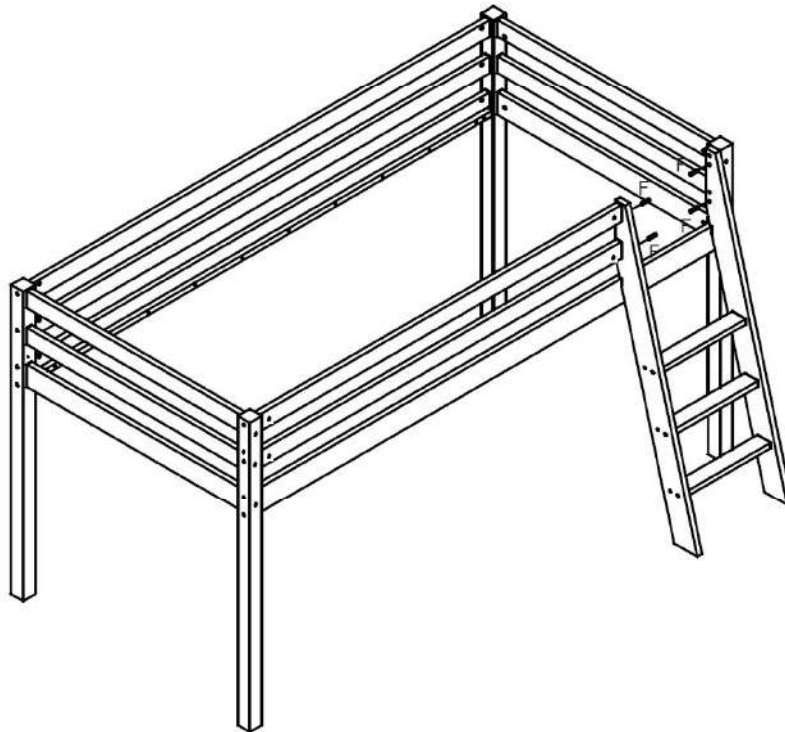

01

F	 Ø8x30mm	30
---	--	----

02

A	 M6x90mm	08
B		08

03

A	 M6x90mm	14
B		14

04

I	 15mm	 Ø6x70mm	12
---	--	---	----

05

F	 Ø8x30mm	04
---	--	----

07

B		02
D	 15mm M6x60mm	04
E	 15mm	02

08

J	 8mm Ø4.5x60mm	01
---	--	----

09

H

8mm Ø4x30mm

30

Attaching the Curtains

When attaching the Velcro strips to the side of the bed please ensure the area is completely free from any dust or dirt.

If necessary clean the surface before sticking the adhesive backing to the frame of the bed.