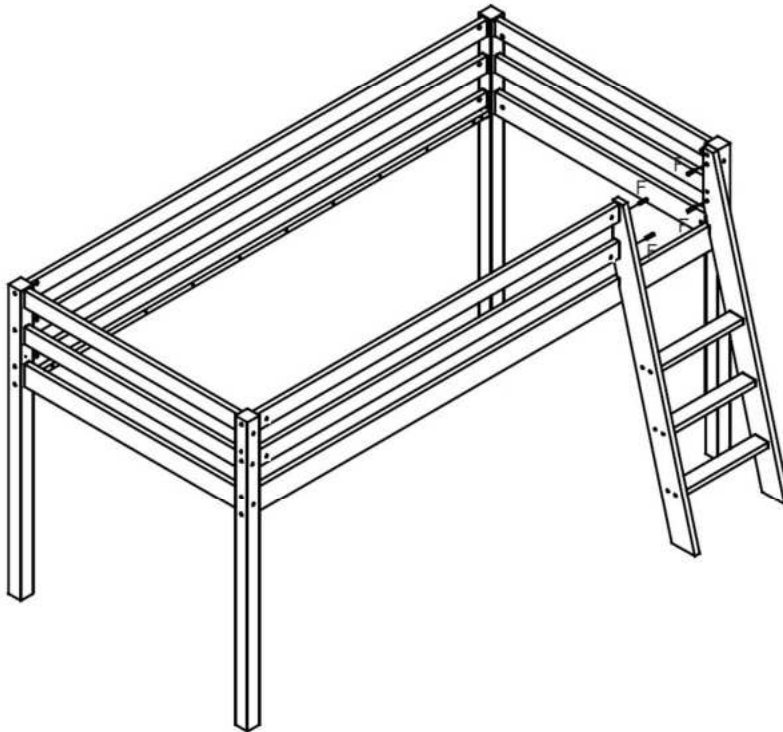

01

F	 Ø8x30mm	30
---	--	----

02

A	 M6x90mm	08
B		08

03

A	 M6x90mm	14
B		14

04

I	 15mm	 Ø6x70mm	12
---	--	---	----

05

F	 Ø8x30mm	04
---	--	----

07

B		02
D	 15mm M6x60mm	04
E	 15mm	02

08

J	 8mm Ø4.5x60mm	01
---	--	----

09

H

30

Attaching the Curtains

When attaching the Velcro strips to the side of the bed please ensure the area is completely free from any dust or dirt.

If necessary clean the surface before sticking the adhesive backing to the frame of the bed.