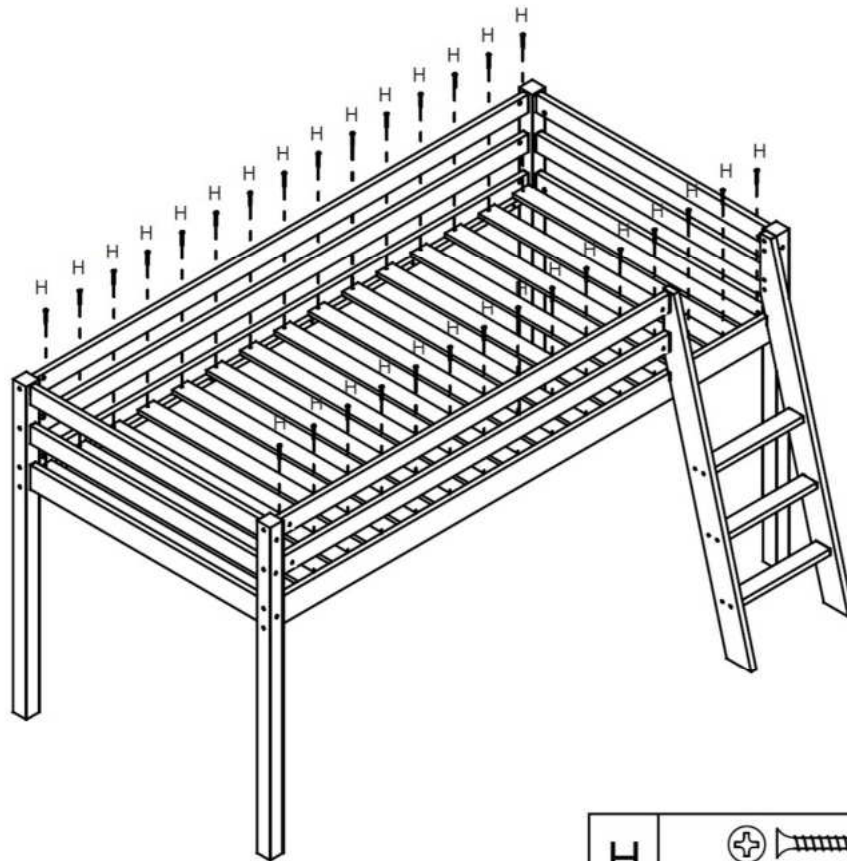

05

F	 Ø8x30mm	04
---	--	----

07

B		02
D	 15mm M6x60mm	04
E	 15mm	02

08

J	 8mm Ø4.5x60mm	01
---	--	----

09

H

30

Attaching the Curtains

When attaching the Velcro strips to the side of the bed please ensure the area is completely free from any dust or dirt.

If necessary clean the surface before sticking the adhesive backing to the frame of the bed.