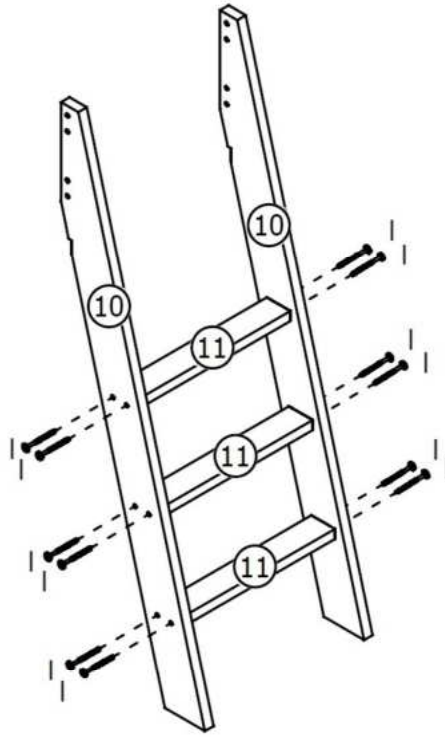

01

F	 Ø8x30mm	30
---	--	----

02

A	 M6x90mm	08
B		08

03

A	 M6x90mm	14
B		14

04

I	 15mm	 Ø6x70mm	12
---	--	---	----

05

F	 Ø8x30mm	04
---	--	----

07

B		02
D	 15mm M6x60mm	04
E	 15mm	02

08

J	 8mm Ø4.5x60mm	01
---	--	----

09

H

30

Attaching the Curtains

When attaching the Velcro strips to the side of the bed please ensure the area is completely free from any dust or dirt.

If necessary clean the surface before sticking the adhesive backing to the frame of the bed.