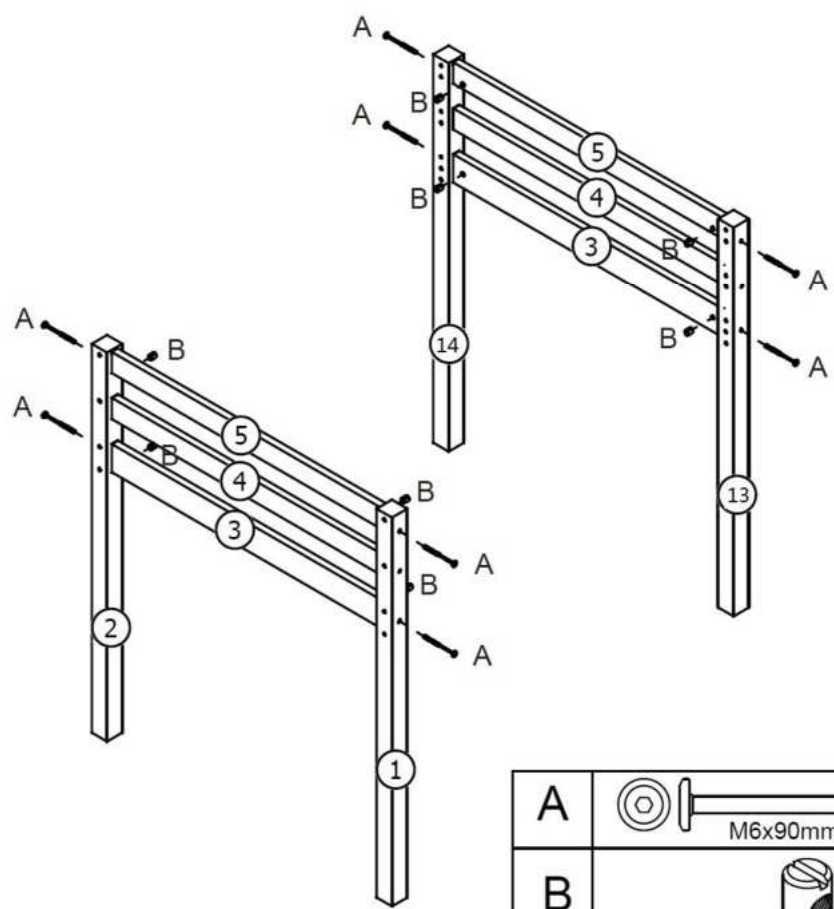

01

F	 Ø8x30mm	30
---	--	----

02

A	 M6x90mm	08
B		08

03

A	 M6x90mm	14
B		14

04

I	 15mm	 Ø6x70mm	12
---	--	---	----

05

F	 Ø8x30mm	04
---	--	----

07

B		02
D	 15mm M6x60mm	04
E	 15mm	02

08

J	 8mm Ø4.5x60mm	01
---	--	----

09

H

30

Attaching the Curtains

When attaching the Velcro strips to the side of the bed please ensure the area is completely free from any dust or dirt.

If necessary clean the surface before sticking the adhesive backing to the frame of the bed.

When attaching the adhesive backing to the frame put pressure on the strip to ensure it sticks to the frame.

If the backing is stubborn to stick to the frame you can use superglue, staple or nail the adhesive backing to the frame to ensure it sticks firmly on the bed frame.