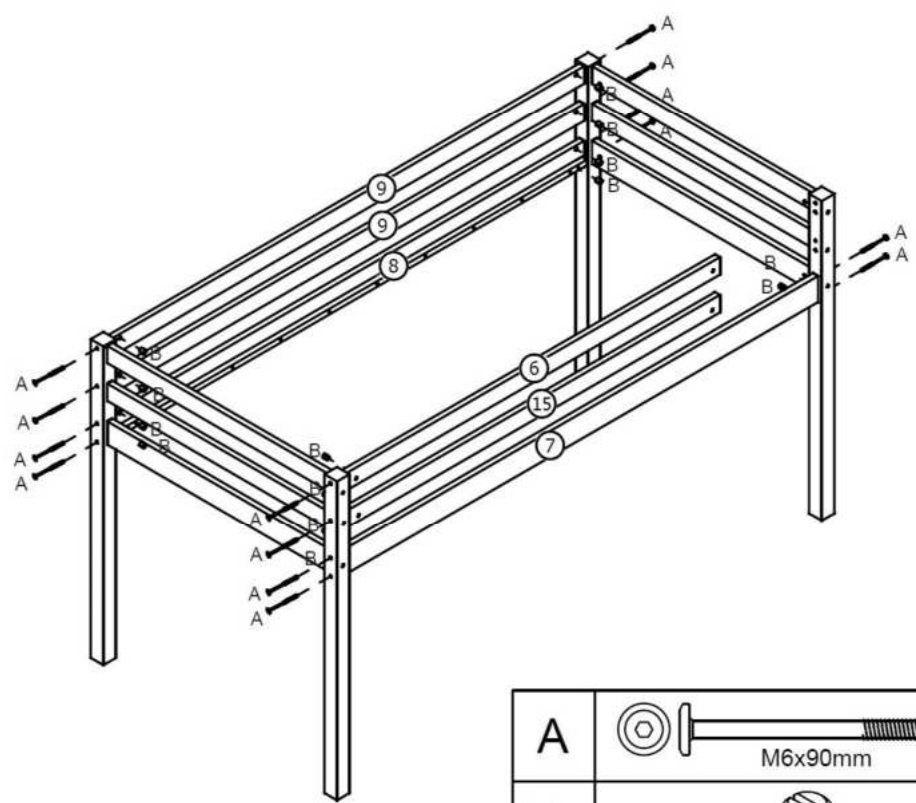

01

F	 Ø8x30mm	30
---	--	----

02

A	 M6x90mm	08
B		08

03

A	 M6x90mm	14
B		14

04

I	 15mm	 Ø6x70mm	12
---	--	---	----

05

F	 Ø8x30mm	04
---	--	----

07

B		02
D	 15mm M6x60mm	04
E	 15mm	02

08

J	 8mm Ø4.5x60mm	01
---	--	----

09

H

30

Attaching the Curtains

When attaching the Velcro strips to the side of the bed please ensure the area is completely free from any dust or dirt.

If necessary clean the surface before sticking the adhesive backing to the frame of the bed.