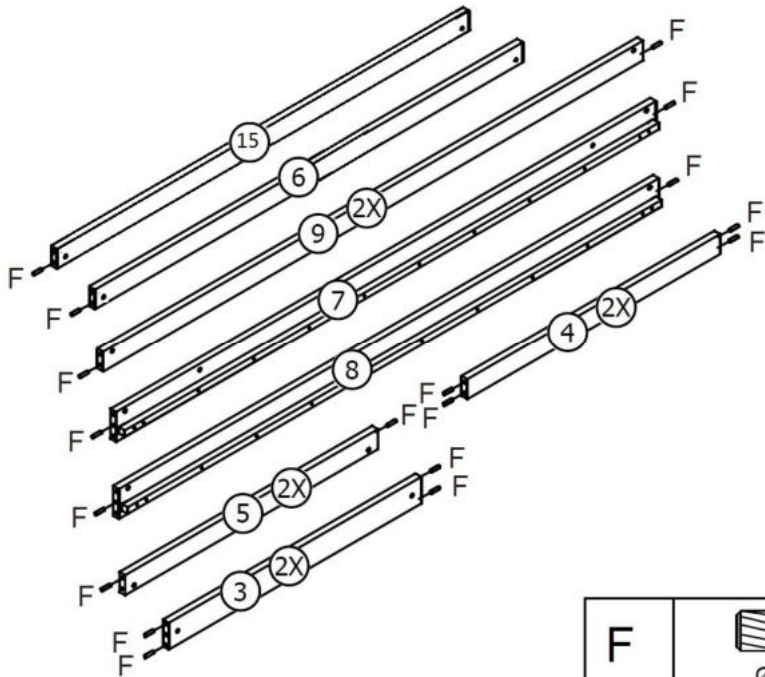

01

F	 Ø8x30mm	30
---	--	----

02

A	 M6x90mm	08
B		08

03

A	 M6x90mm	14
B		14

04

I	 15mm	 Ø6x70mm	12
---	--	---	----

05

F	 Ø8x30mm	04
---	--	----

07

B		02
D	 15mm M6x60mm	04
E	 15mm	02

08

J	 8mm Ø4.5x60mm	01
---	--	----

09

H

30

Attaching the Curtains

When attaching the Velcro strips to the side of the bed please ensure the area is completely free from any dust or dirt.

If necessary clean the surface before sticking the adhesive backing to the frame of the bed.

Noa & Nani

CABIN BEDS

HARDWARE

A	 15mm M6x90mm	22
B		24
D	 15mm M6x60mm	04
E	 15mm M8x20mm	02

F	 Ø8x30mm	34
G		02
H	 8mm Ø4x30mm	30
I	 15mm Ø6x70mm	12
J	 8mm Ø4.5x60mm	01