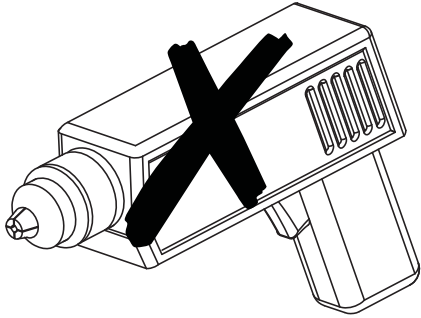

MH25003

NÖA & NANI

FAMILY FURNITURE

**KALLE CABIN BED
ASSEMBLY INSTRUCTIONS**

WARNING

**DO NOT USE
POWERTOOLS TO
ASSEMBLE THIS
PRODUCT**

Tools Required

CAUTION: Do not use tools other than those required, as this can damage your new item.