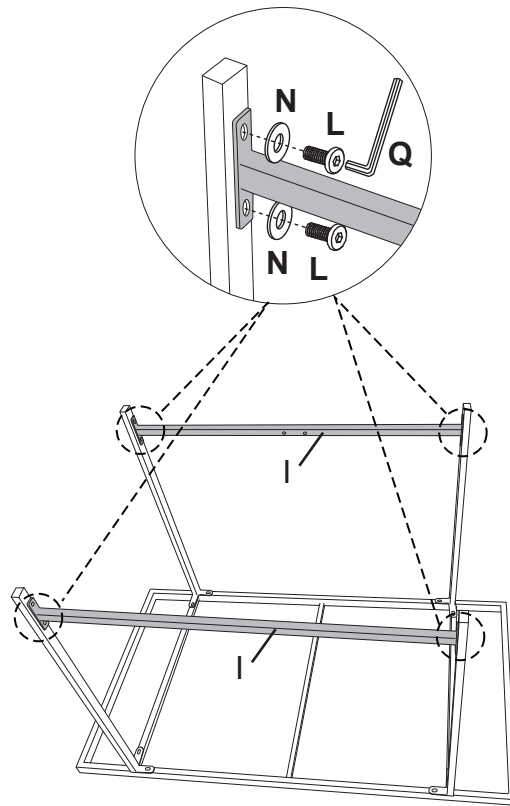

NÖA & NANI

FAMILY FURNITURE

**JARI GARDEN SET 2 CHAIRS & TABLE
ASSEMBLY INSTRUCTIONS**

<p>A X2</p> 	<p>B X2</p> 	<p>C X2</p> 	<p>D X2</p> 	<p>E X2</p> 	<p>F X1</p> 	<p>G X2</p> 	<p>H X2</p> 	<p>I X2</p> 
<p>J X1</p> 	<p>K X1</p> 	<p>L X28</p> 	<p>M X16</p> 	<p>N X48</p> 	<p>O X4</p> 	<p>P X1</p> 	<p>Q X1</p> 	

5

6

7

8

IMPORTANT - READ CAREFULLY - RETAIN FOR FUTURE REFERENCE

Safety Information

All assembly fixings should be tightened properly and care should be taken that no fittings are loose. Regular tightening of the bolts is recommended to extend the lifespan of the product. Please follow all the instructions when assembling the product and do not use power tools when building.