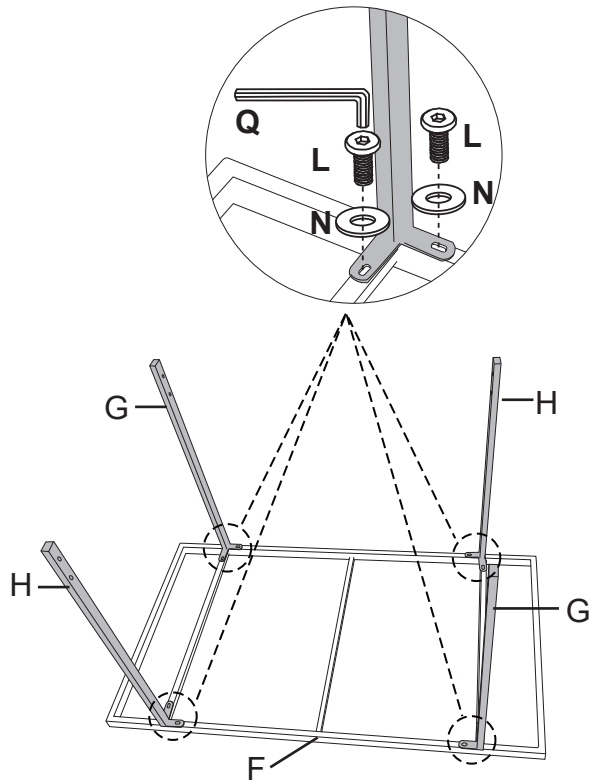

NÖA & NANI

FAMILY FURNITURE

**JARI GARDEN SET 2 CHAIRS & TABLE
ASSEMBLY INSTRUCTIONS**

<p>A X2</p> 	<p>B X2</p> 	<p>C X2</p> 	<p>D X2</p> 	<p>E X2</p> 	<p>F X1</p> 	<p>G X2</p> 	<p>H X2</p> 	<p>I X2</p> 
<p>J X1</p> 	<p>K X1</p> 	<p>L X28</p> 	<p>M X16</p> 	<p>N X48</p> 	<p>O X4</p> 	<p>P X1</p> 	<p>Q X1</p> 	

5

6

7

8

IMPORTANT - READ CAREFULLY - RETAIN FOR FUTURE REFERENCE

Safety Information

All assembly fixings should be tightened properly and care should be taken that no fittings are loose. Regular tightening of the bolts is recommended to extend the lifespan of the product. Please follow all the instructions when assembling the product and do not use power tools when building.