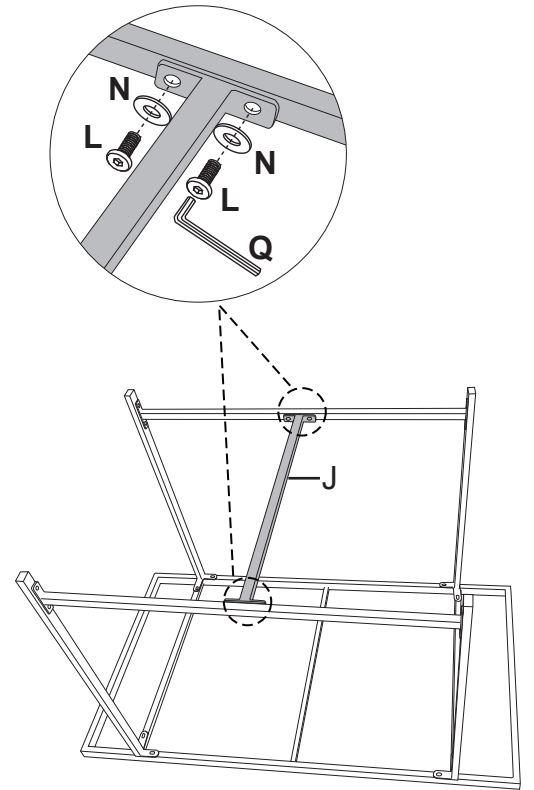

NÖA & NANI

FAMILY FURNITURE

**JARI GARDEN SET 2 CHAIRS & TABLE
ASSEMBLY INSTRUCTIONS**

<p>A X2</p> 	<p>B X2</p> 	<p>C X2</p> 	<p>D X2</p> 	<p>E X2</p> 	<p>F X1</p> 	<p>G X2</p> 	<p>H X2</p> 	<p>I X2</p> 
<p>J X1</p> 	<p>K X1</p> 	<p>L X28</p> 	<p>M X16</p> 	<p>N X48</p> 	<p>O X4</p> 	<p>P X1</p> 	<p>Q X1</p> 	

5

6

7

8

IMPORTANT - READ CAREFULLY - RETAIN FOR FUTURE REFERENCE

Safety Information

All assembly fixings should be tightened properly and care should be taken that no fittings are loose. Regular tightening of the bolts is recommended to extend the lifespan of the product. Please follow all the instructions when assembling the product and do not use power tools when building.