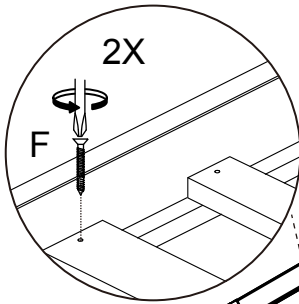

D	 Ø8x30mm	24
E		01
F	 8mm Ø4x30mm	30

01

D	 Ø8x30mm	24
---	--	----

02

2X

A		M6x100mm	04
C			04
E			01

03

B		M6x70mm	08
C			08
E			01

04

A	 15mm M6x100mm	02
C		02
E		01

05

B	 15mm M6x70mm	06
C		06
E		01

06

B	 15mm	 M6x70mm	04
C			04
E			01

07

WARNING:
Press the middle of bed sides
and tighten the screw first.

			
F	 8mm	 Ø4x30mm	30

08

F	 8mm Ø4x30mm	28
---	--	----

09

Safety Information

Please ensure the item is fully tightened and secured. We would also recommend checking the bolts of the item over time to ensure that the item is still secured correctly, this will guarantee you will be able to enjoy the product for many years to come.