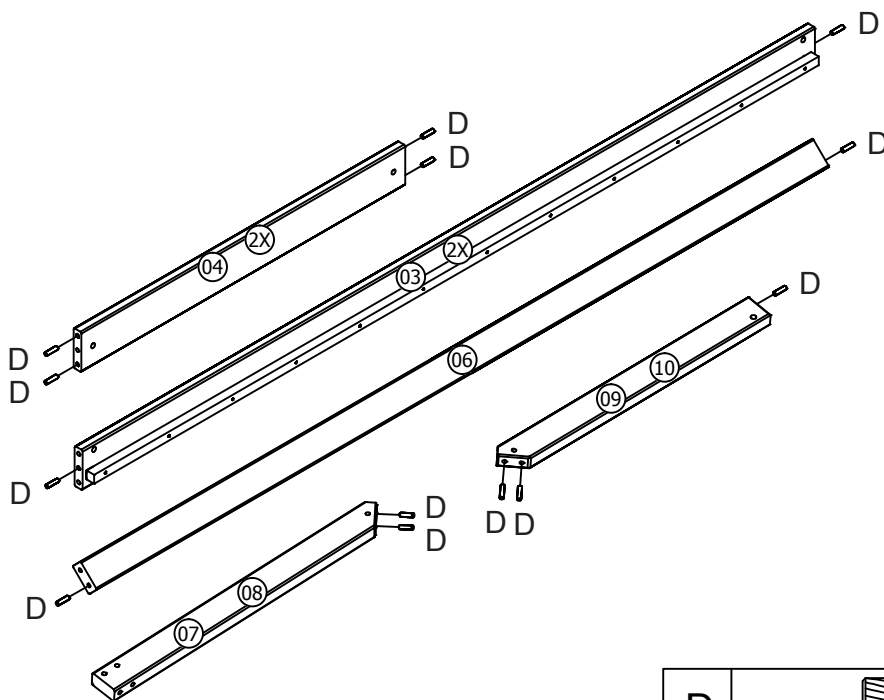

JZ18014

NÖA & NANI

FAMILY FURNITURE

**LA PETITE MAISON BED
ASSEMBLY INSTRUCTIONS**

WARNING!

To avoid damage to the product please do not use powertools to assemble this item!!!

HARDWARE

A	 15mm M6x100mm	06
B	 15mm M6x70mm	18
C		24

D	 Ø8x30mm	24
E		01
F	 8mm Ø4x30mm	30

01

D	 Ø8x30mm	24
---	--	----

02

2X

A		M6x100mm	04
C			04
E			01

03

B		M6x70mm	08
C			08
E			01

04

A	 15mm M6x100mm	02
C		02
E		01

05

B	 15mm M6x70mm	06
C		06
E		01

06

B	 15mm	 M6x70mm	04
C			04
E			01

07

WARNING:
Press the middle of bed sides
and tighten the screw first.