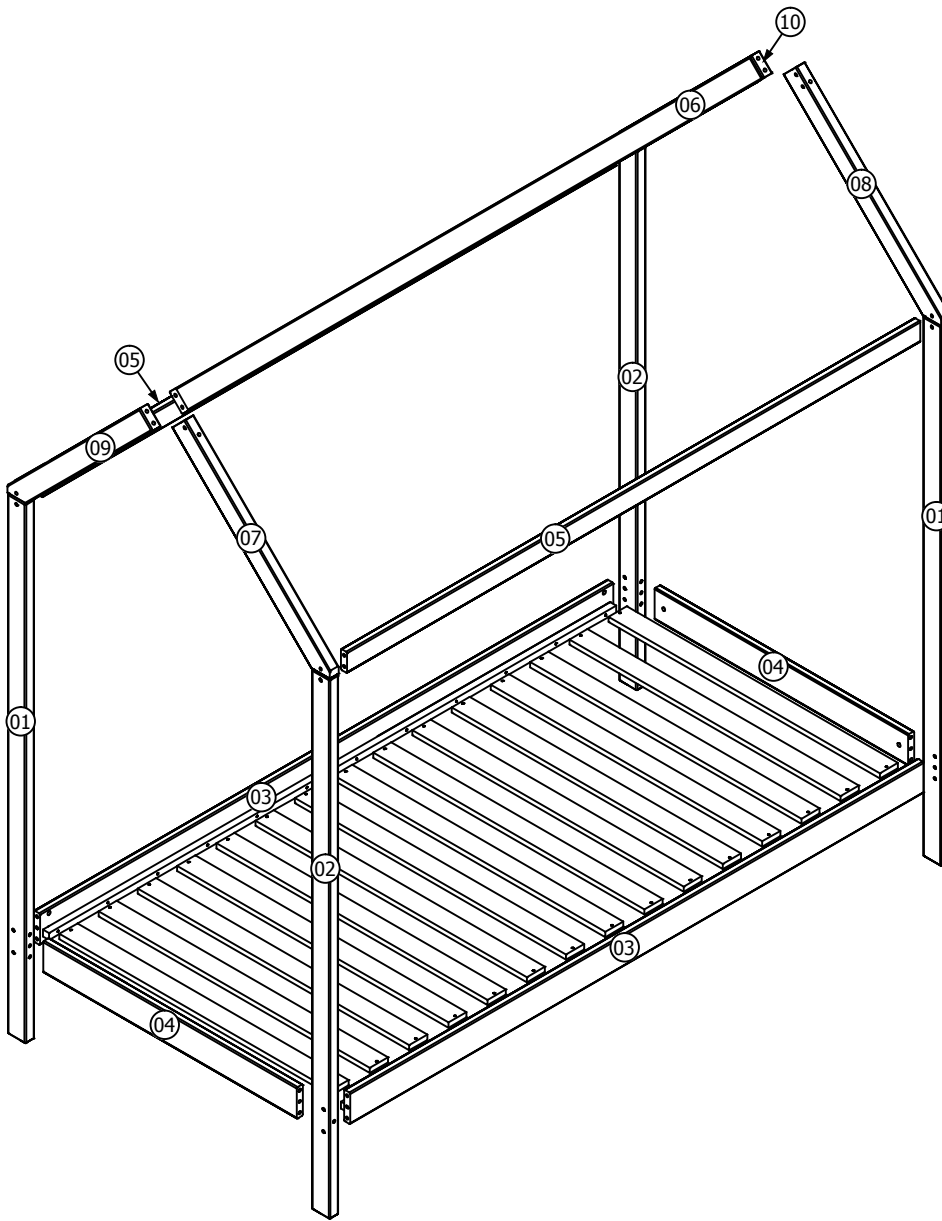

JZ18014

NÖA & NANI

FAMILY FURNITURE

**LA PETITE MAISON BED
ASSEMBLY INSTRUCTIONS**

WARNING!

To avoid damage to the product please do not use powertools to assemble this item!!!

HARDWARE

A	 15mm M6x100mm	06
B	 15mm M6x70mm	18
C		24

D	 Ø8x30mm	24
E		01
F	 8mm Ø4x30mm	30

01

D	 Ø8x30mm	24
---	--	----

02

2X

A		M6x100mm	04
C			04
E			01

03

B		M6x70mm	08
C			08
E			01

04

A	 15mm M6x100mm	02
C		02
E		01

05

B	 15mm M6x70mm	06
C		06
E		01

06

B	 15mm	 M6x70mm	04
C			04
E			01

07

WARNING:
Press the middle of bed sides
and tighten the screw first.