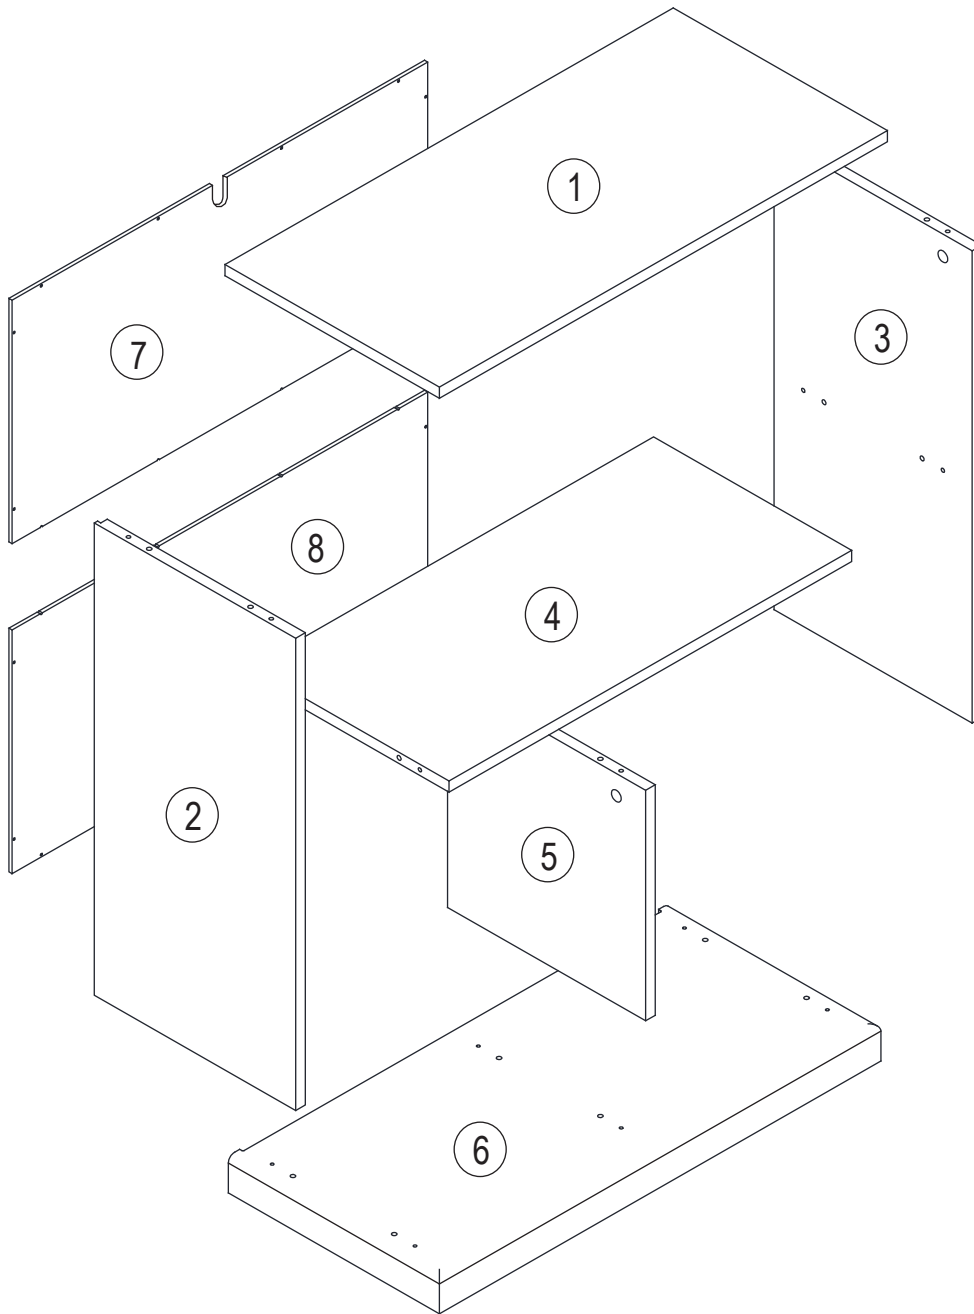

**NÖA & NANI**

FAMILY FURNITURE

**Halmstad Small Cube Unit White  
ASSEMBLY INSTRUCTIONS**

**ID:22815**

### Hardware:

Part No.	Part	Quantity	E	 3x12mm	20pcs
A	 6x35mm	10pcs	F	 2x163mm	1pc
B	 6x30mm	16pcs	G	 $\phi$ 12mm	1pc
C	 12x15mm	10pcs	H	 4x12mm	1pc
D	 4x35mm	6pcs			