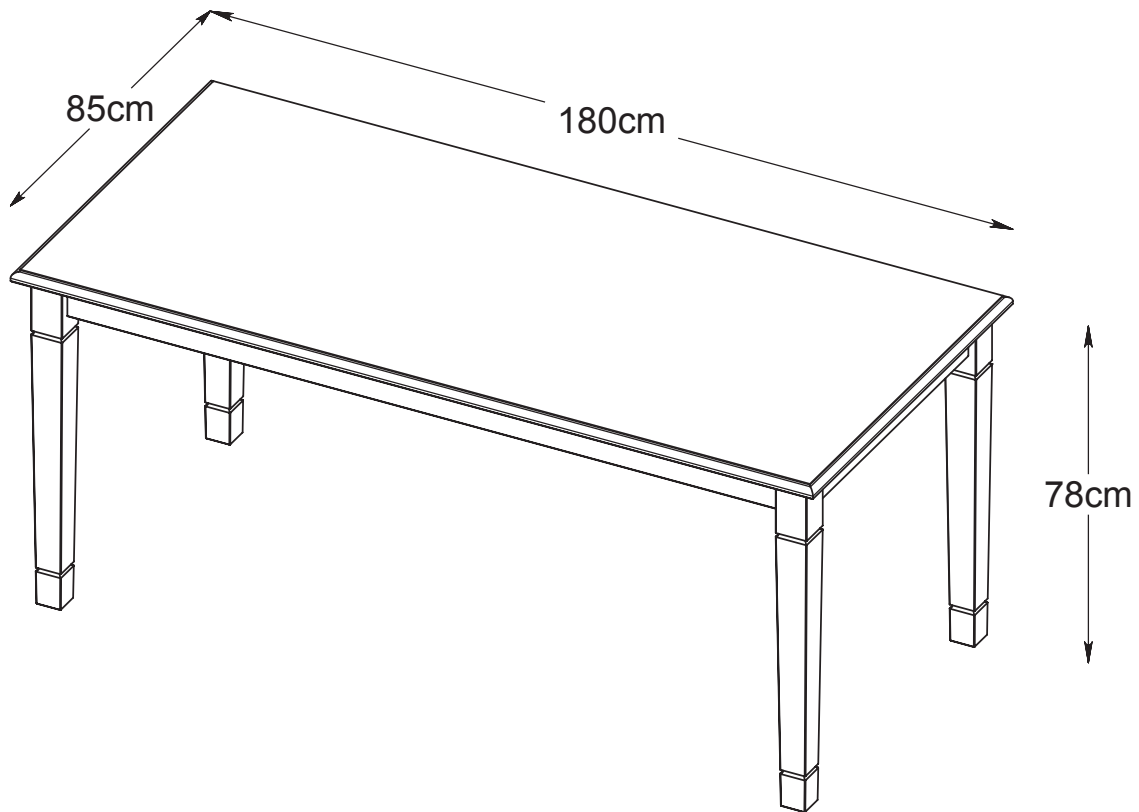

ASSEMBLY INSTRUCTIONS

JADEbay

42180001