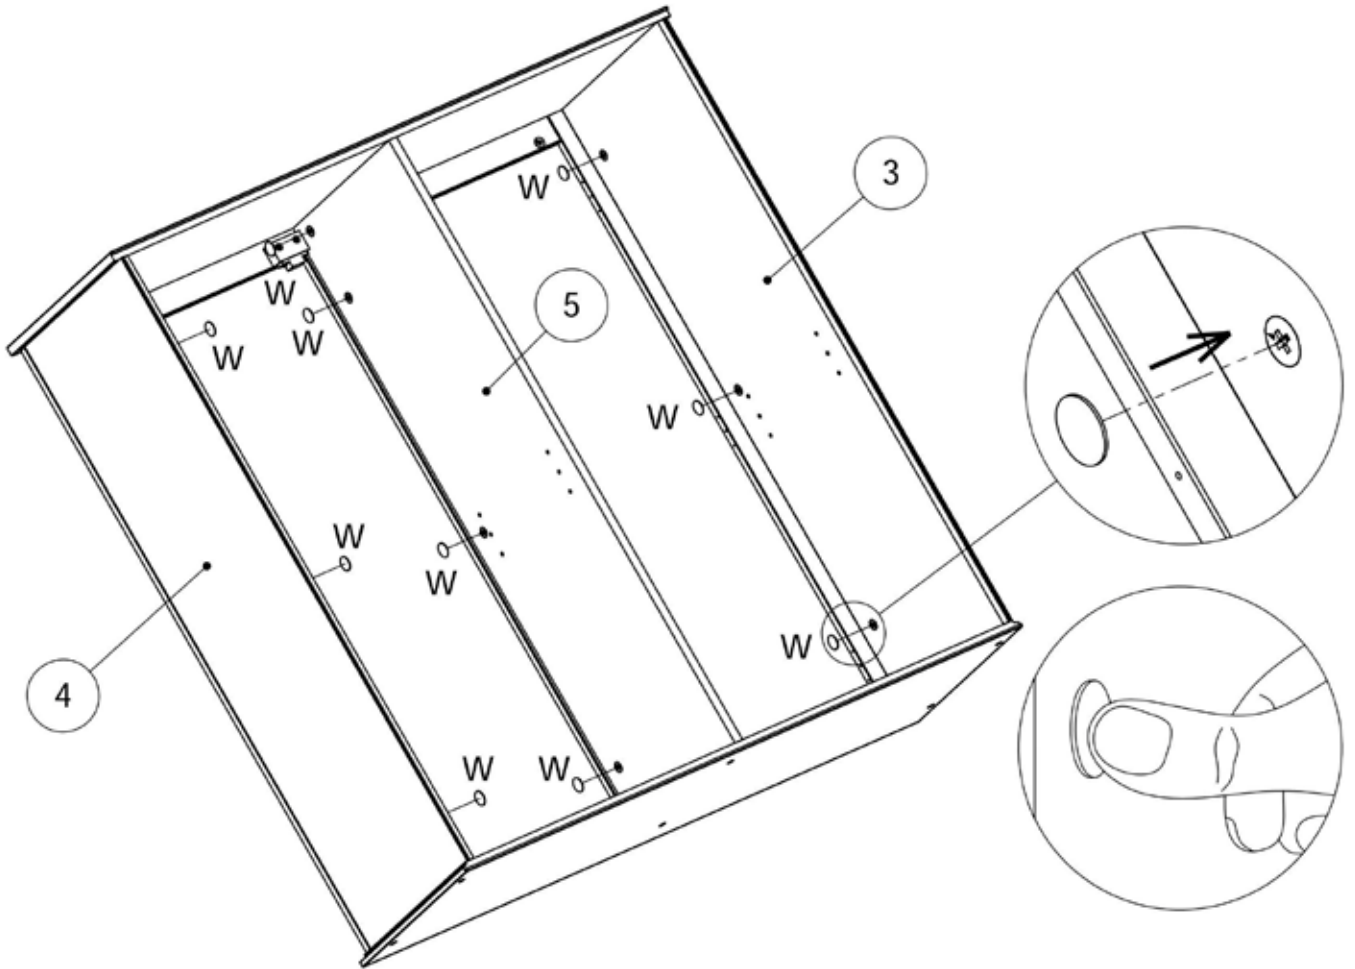

20 - A  ∅8x30mm	13 - B  ∅6x44mm	14 - C  ∅15x9.5mm	8 - D  ∅5x14mm	12 - E  ∅5x50mm	1 - F  3mm
4 - G 	8 - H  ∅3x14mm	6 - J 	27 - K  ∅3x12mm	2 - L  ∅3.5x30mm	36 - M  ∅3x15mm
6 - N 	2 - P 	2 - Q  M4x15mm	100 - R  16mm	7 - S 	1 - V 
10 - W 	2 - X 	4 - Y  ∅3.5x25mm			

6

7 - C

**7** 10 - W 

**8** 100 - R  

12

14 2 - J 4 - K 

15 1 - K 1 - V 

● To prevent the furniture from tilting it needs to be fastened to the wall using the enclosed safety string. There are many different types of walls and partitions. We are therefore not able to enclose the correct screws and wall plugs. Before purchasing the appropriate wall plugs and screws, it is essential to find out which type of wall/partition the product needs to be fastened to. Here are some examples of recommended wall plugs/screws for: