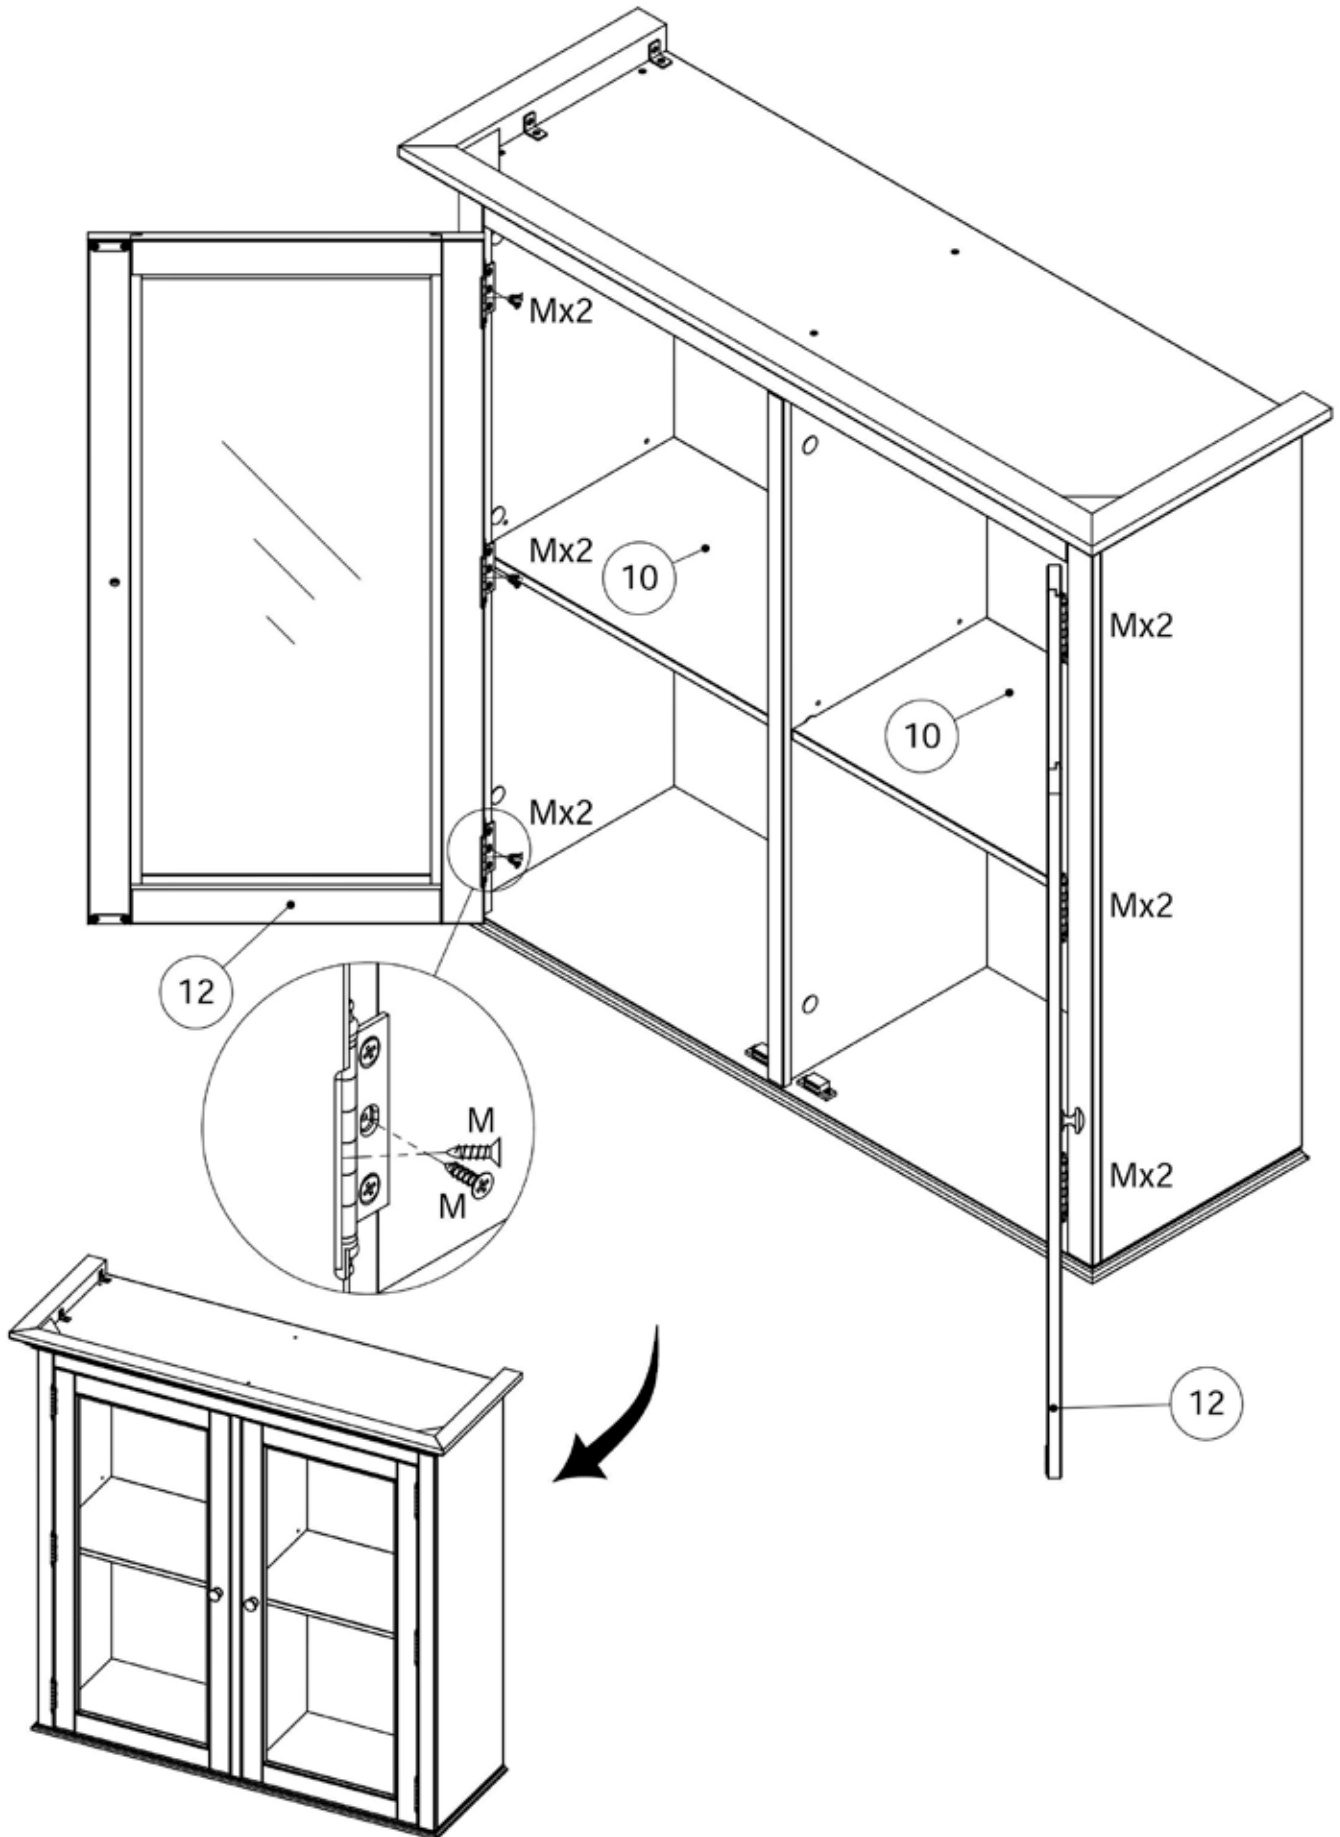

**NÖA & NANI**

FAMILY FURNITURE

**CANTERBURY  
2 DRAWER DRESSER TOP  
ASSEMBLY INSTRUCTIONS**

CHECK LIST

PART	REF	QUANTITY	DIMENSIONS (mm)		✓
1	32274010	1	1100x380x40		
2	32274110	1	1026x343x14		
3	32274210	1	986x319x14		
4	32274310	1	986x319x14		
5	32274410	1	986x315x14		
6	32274510	1	986x40x14		
7	32274610	1	986x40x14		
8	32274710	1	946x25x14		
9	32274847	2	1005x497x3		
10	32274947	2	479x309x14		
11	32275010	1	926x40x14		
12	32275110	2	940x444.5x16		
13	32275210	1	1026x343x14		

6

7 - C

**7** 10 - W 

**8** 100 - R  

12

14 2 - J 4 - K 

15 1 - K 1 - V 

● To prevent the furniture from tilting it needs to be fastened to the wall using the enclosed safety string. There are many different types of walls and partitions. We are therefore not able to enclose the correct screws and wall plugs. Before purchasing the appropriate wall plugs and screws, it is essential to find out which type of wall/partition the product needs to be fastened to. Here are some examples of recommended wall plugs/screws for: