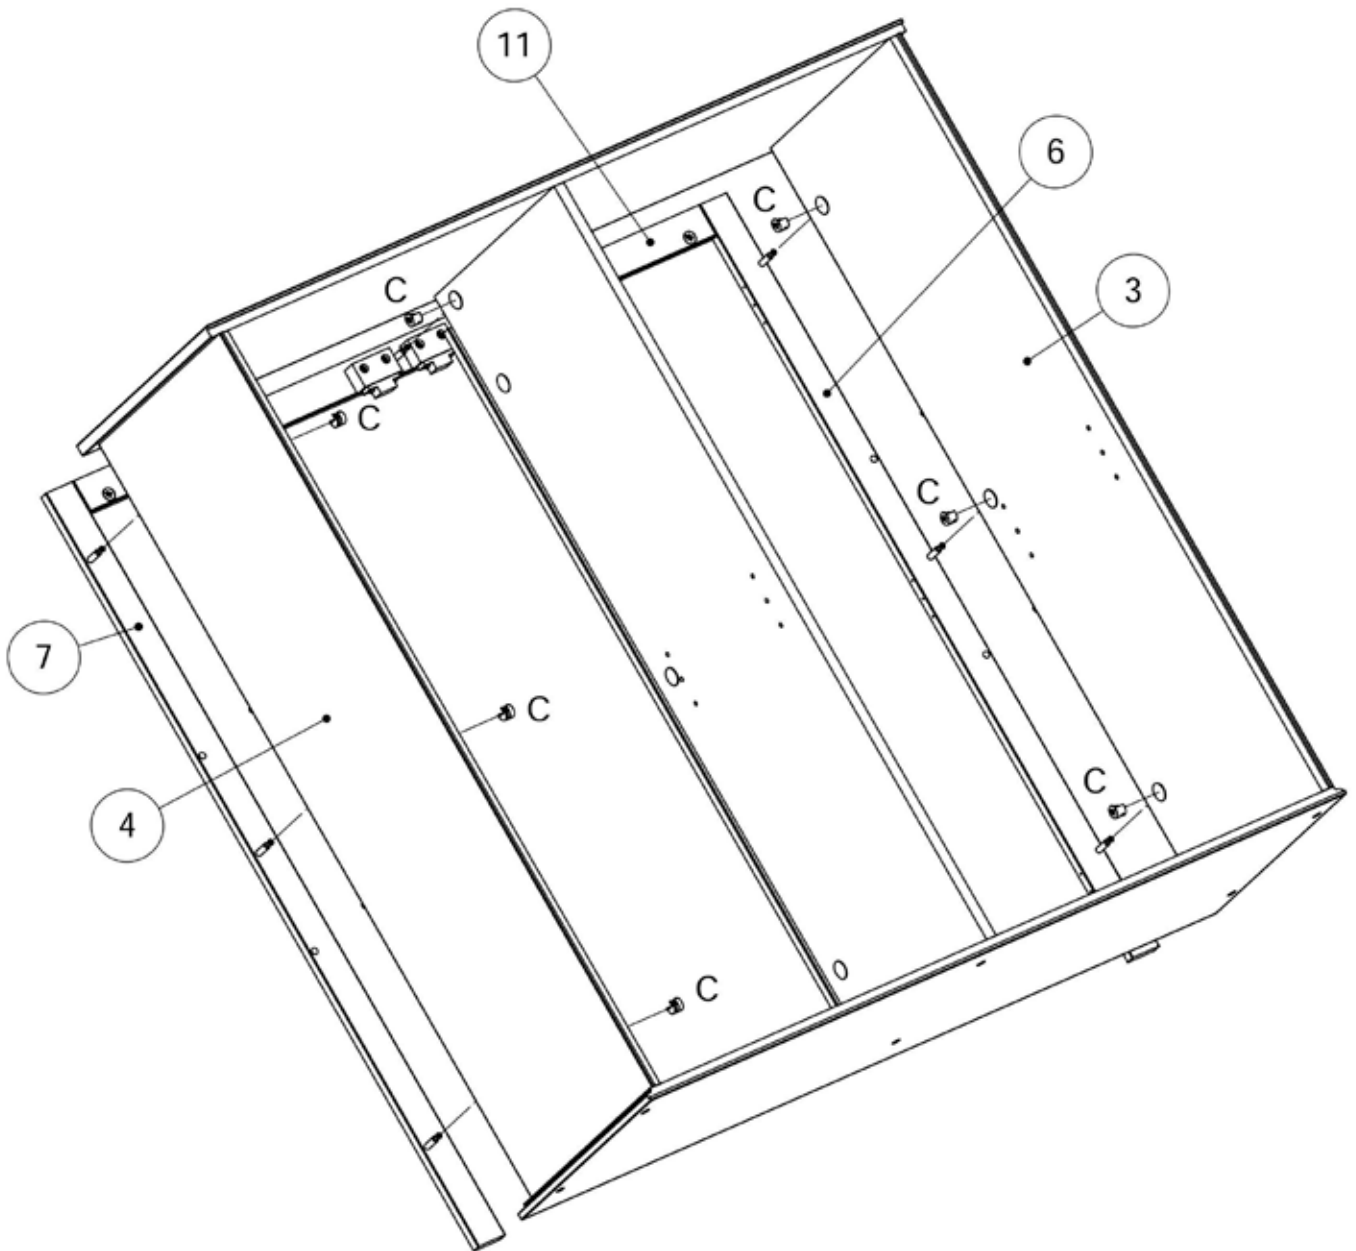

**NÖA & NANI**

FAMILY FURNITURE

**CANTERBURY  
2 DRAWER DRESSER TOP  
ASSEMBLY INSTRUCTIONS**

CHECK LIST

PART	REF	QUANTITY	DIMENSIONS (mm)		✓
1	32274010	1	1100x380x40		
2	32274110	1	1026x343x14		
3	32274210	1	986x319x14		
4	32274310	1	986x319x14		
5	32274410	1	986x315x14		
6	32274510	1	986x40x14		
7	32274610	1	986x40x14		
8	32274710	1	946x25x14		
9	32274847	2	1005x497x3		
10	32274947	2	479x309x14		
11	32275010	1	926x40x14		
12	32275110	2	940x444.5x16		
13	32275210	1	1026x343x14		

20 - A  ∅8x30mm	13 - B  ∅6x44mm	14 - C  ∅15x9.5mm	8 - D  ∅5x14mm	12 - E  ∅5x50mm	1 - F  3mm
4 - G 	8 - H  ∅3x14mm	6 - J 	27 - K  ∅3x12mm	2 - L  ∅3.5x30mm	36 - M  ∅3x15mm
6 - N 	2 - P 	2 - Q  M4x15mm	100 - R  16mm	7 - S 	1 - V 
10 - W 	2 - X 	4 - Y  ∅3.5x25mm			

6

7 - C

**7** 10 - W 

**8** 100 - R  

12

14 2 - J 4 - K 

15 1 - K 1 - V 

● To prevent the furniture from tilting it needs to be fastened to the wall using the enclosed safety string. There are many different types of walls and partitions. We are therefore not able to enclose the correct screws and wall plugs. Before purchasing the appropriate wall plugs and screws, it is essential to find out which type of wall/partition the product needs to be fastened to. Here are some examples of recommended wall plugs/screws for: