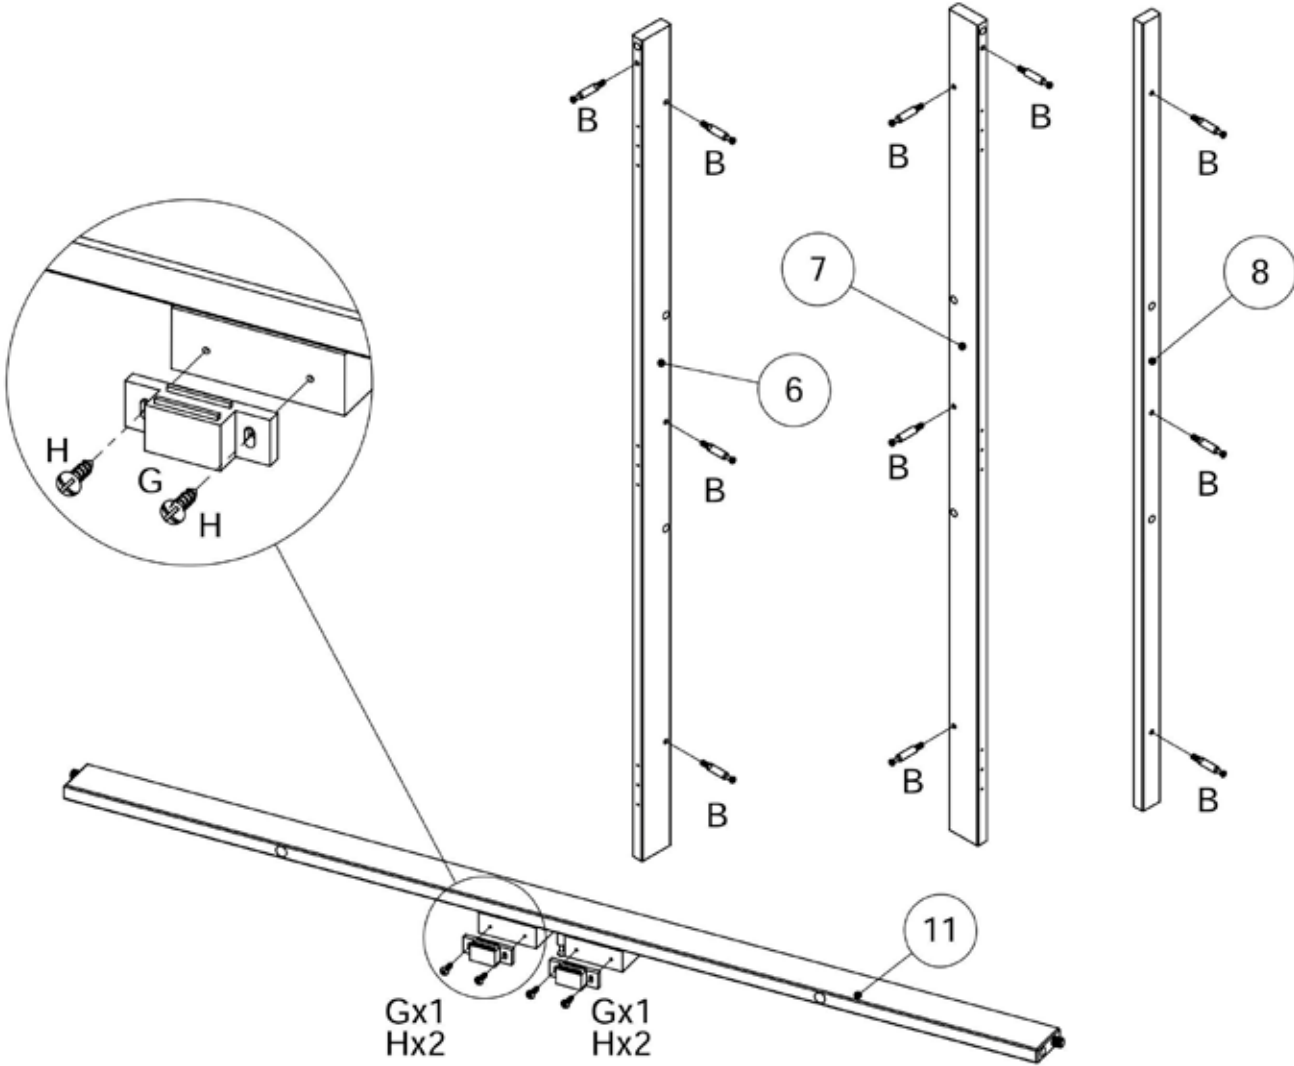

**NÖA & NANI**

FAMILY FURNITURE

**CANTERBURY  
2 DRAWER DRESSER TOP  
ASSEMBLY INSTRUCTIONS**

CHECK LIST

PART	REF	QUANTITY	DIMENSIONS (mm)		✓
1	32274010	1	1100x380x40		
2	32274110	1	1026x343x14		
3	32274210	1	986x319x14		
4	32274310	1	986x319x14		
5	32274410	1	986x315x14		
6	32274510	1	986x40x14		
7	32274610	1	986x40x14		
8	32274710	1	946x25x14		
9	32274847	2	1005x497x3		
10	32274947	2	479x309x14		
11	32275010	1	926x40x14		
12	32275110	2	940x444.5x16		
13	32275210	1	1026x343x14		

PART	REF	QUANTITY	✓
A	322753	20	
B	322753	13	
C	322753	14	
D	322753	8	
E	322753	12	
F	322753	1	
G	322753	4	
H	322753	8	
J	322753	6	
K	322753	27	
L	322753	2	
M	322188	36	
N	322188	6	
P	322187	2	

PART	REF	QUANTITY	✓
Q	322187	2	
R	322753	100	
S	322753	7	
V	322753	1	
W	322753	10	
X	322753	2	
Y	322753	4	

6

7 - C

**7** 10 - W 

**8** 100 - R  

12

14 2 - J 4 - K 

15 1 - K 1 - V 

● To prevent the furniture from tilting it needs to be fastened to the wall using the enclosed safety string. There are many different types of walls and partitions. We are therefore not able to enclose the correct screws and wall plugs. Before purchasing the appropriate wall plugs and screws, it is essential to find out which type of wall/partition the product needs to be fastened to. Here are some examples of recommended wall plugs/screws for: