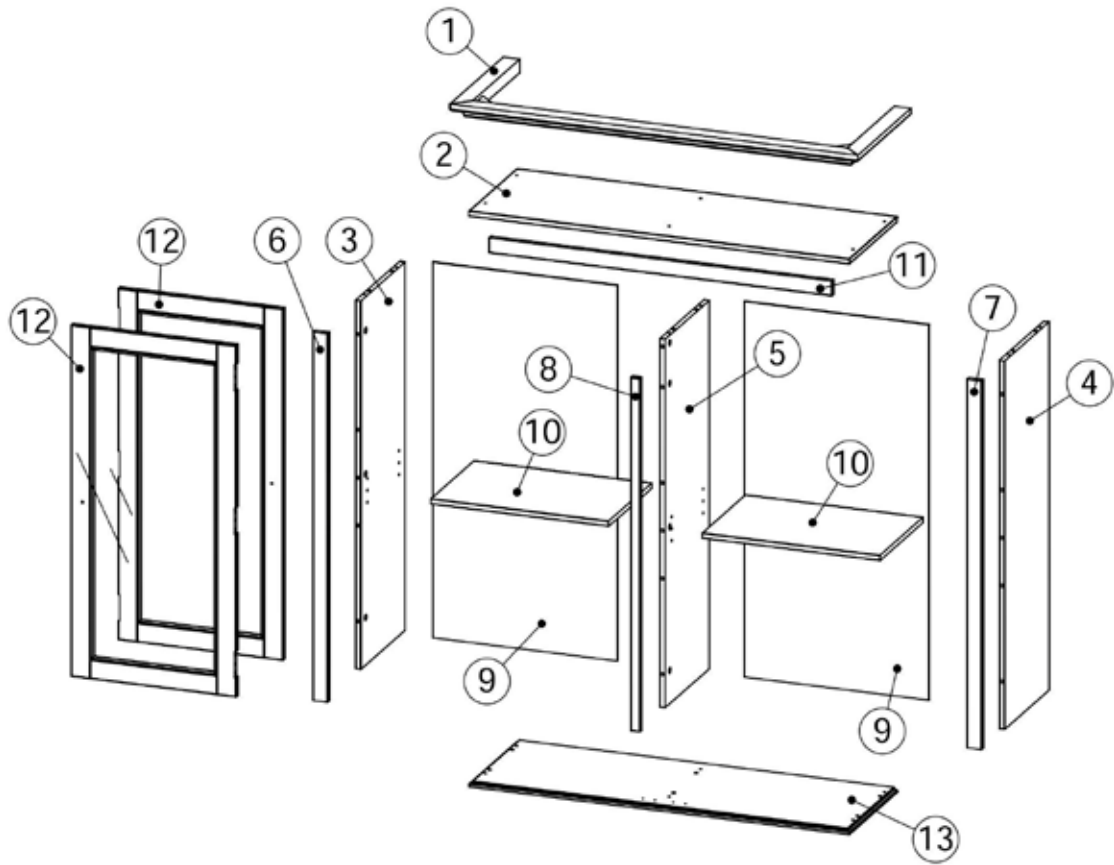

**NÖA & NANI**

FAMILY FURNITURE

**CANTERBURY  
2 DRAWER DRESSER TOP  
ASSEMBLY INSTRUCTIONS**

CHECK LIST

PART	REF	QUANTITY	DIMENSIONS (mm)		✓
1	32274010	1	1100x380x40		
2	32274110	1	1026x343x14		
3	32274210	1	986x319x14		
4	32274310	1	986x319x14		
5	32274410	1	986x315x14		
6	32274510	1	986x40x14		
7	32274610	1	986x40x14		
8	32274710	1	946x25x14		
9	32274847	2	1005x497x3		
10	32274947	2	479x309x14		
11	32275010	1	926x40x14		
12	32275110	2	940x444.5x16		
13	32275210	1	1026x343x14		

6

7 - C

**7** 10 - W 

**8** 100 - R  

12

14 2 - J 4 - K 

15 1 - K 1 - V 

● To prevent the furniture from tilting it needs to be fastened to the wall using the enclosed safety string. There are many different types of walls and partitions. We are therefore not able to enclose the correct screws and wall plugs. Before purchasing the appropriate wall plugs and screws, it is essential to find out which type of wall/partition the product needs to be fastened to. Here are some examples of recommended wall plugs/screws for: