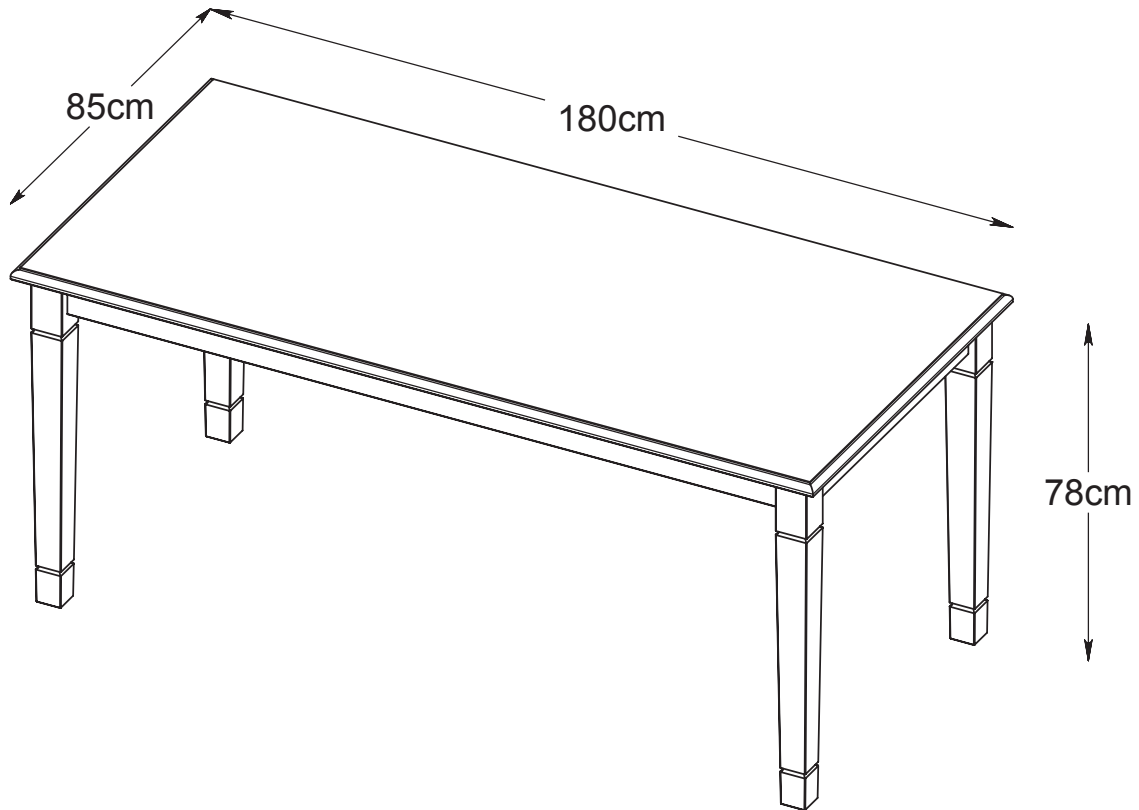

ASSEMBLY INSTRUCTIONS

JADEbay

42180001