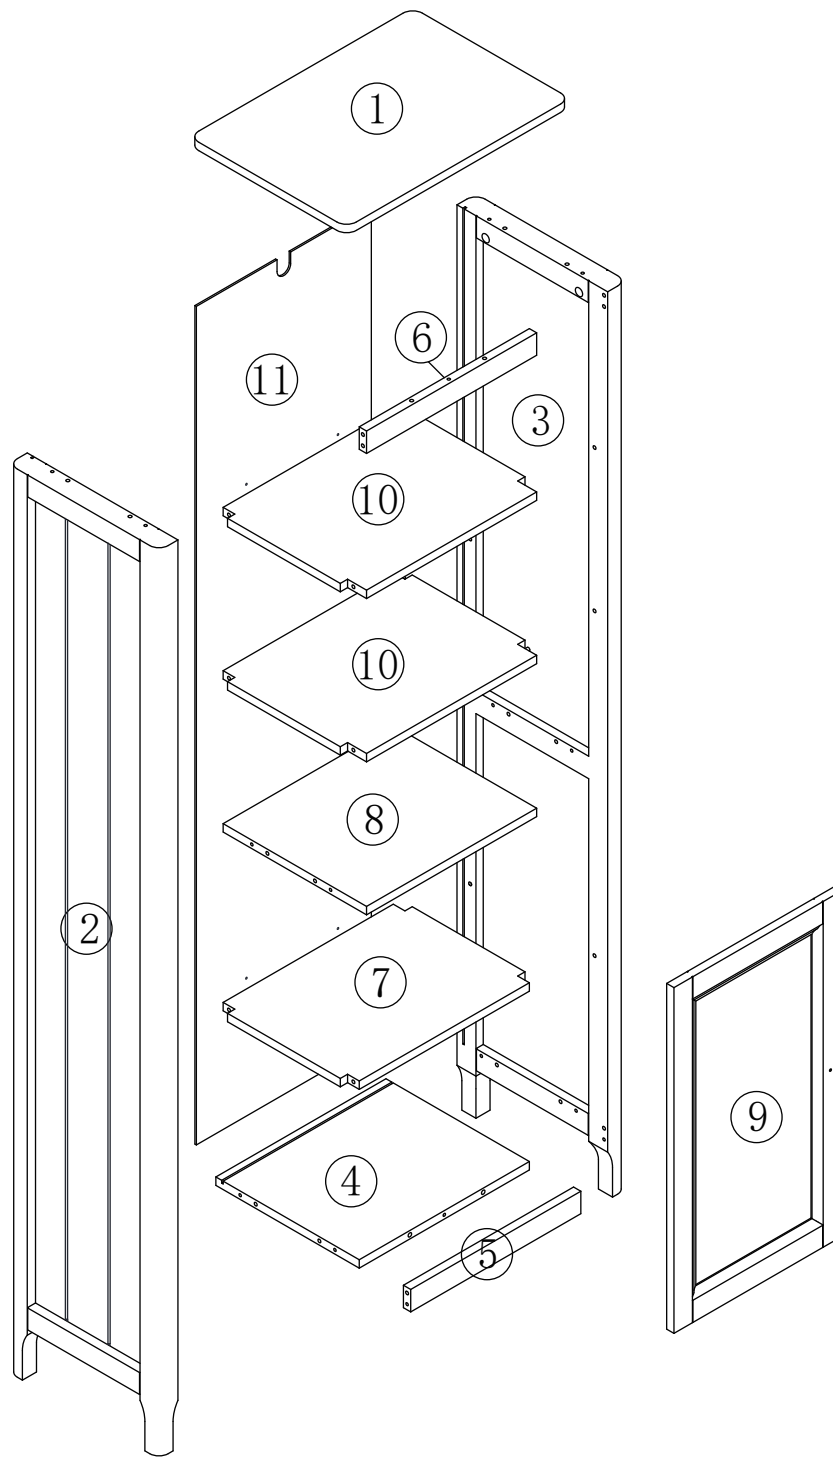

**NÖA & NANI**

FAMILY FURNITURE

**Lillestrom Tallboy Storage Cabinet  
ASSEMBLY INSTRUCTIONS**

## Hardware:

Part No.	Part	Quantity	Part No.	Part	Quantity
A	 8x30mm	34pcs	G	 2sets	
B	 6x35mm	16pcs	H	 3.5x14mm	12pcs
C	 15x12mm	16pcs	I	 4x16mm	1set
D	 3x14mm	1set	J	 2.5x10mm	4pcs
E	 3x12mm	1set	K	 3x18mm	8sets
F	 4x12mm	1set			