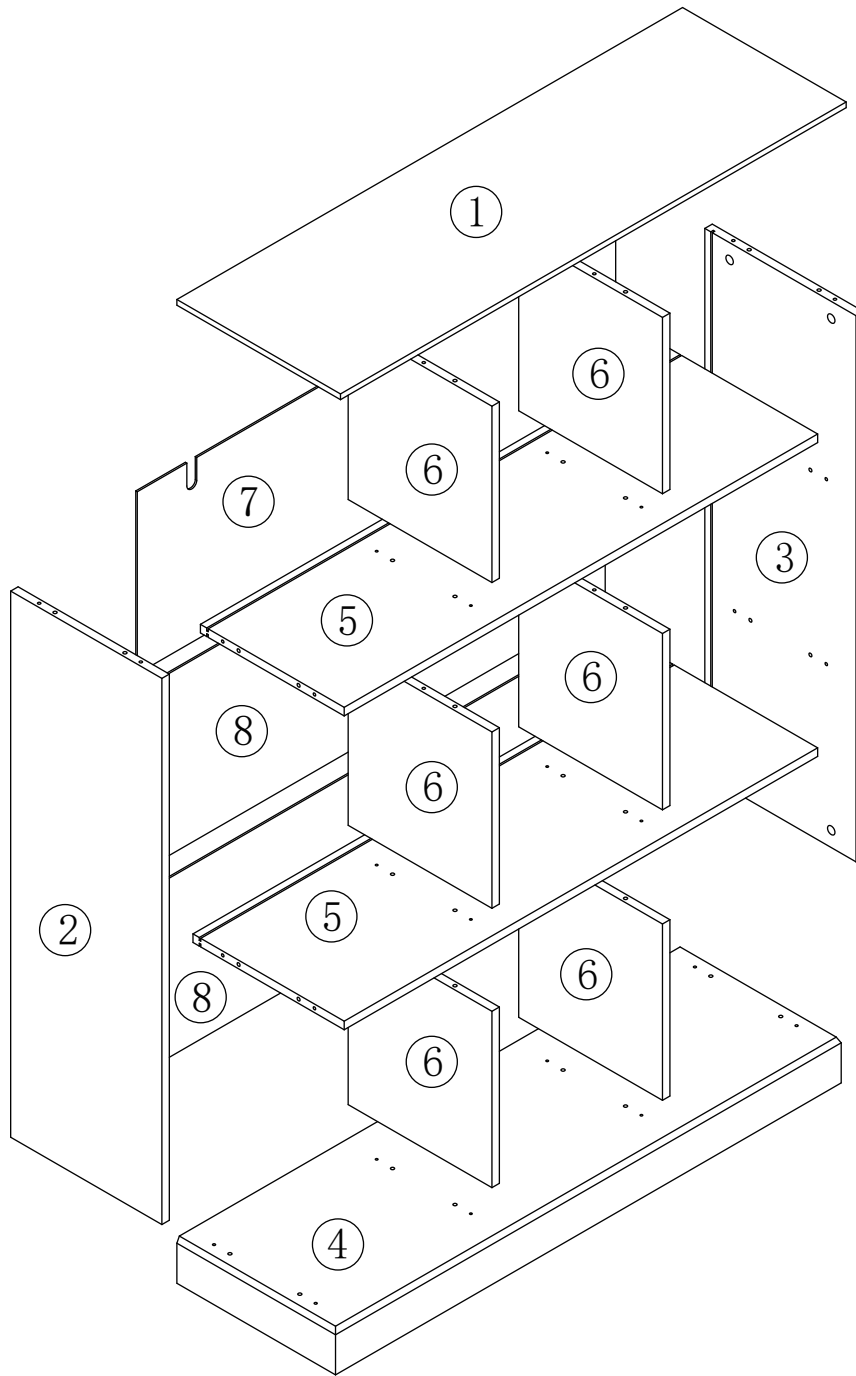

NÖA & NANI

FAMILY FURNITURE

**Halmstad 9 Cube Storage Unit
ASSEMBLY INSTRUCTIONS**

ID23890

Hardware:

| Part No. | Part | Quantity | Part No. | Part | Quantity |
|----------|---|----------|----------|--|----------|
| A |  8x30mm | 24pcs | E |  4x12mm | 2sets |
| B |  6x35mm | 22pcs | F |  4x35mm | 12pcs |
| C |  15x12mm | 22pcs | G |  3x18mm | 8pcs |
| D |  | 8pcs | H |  8x50mm | 8pcs |